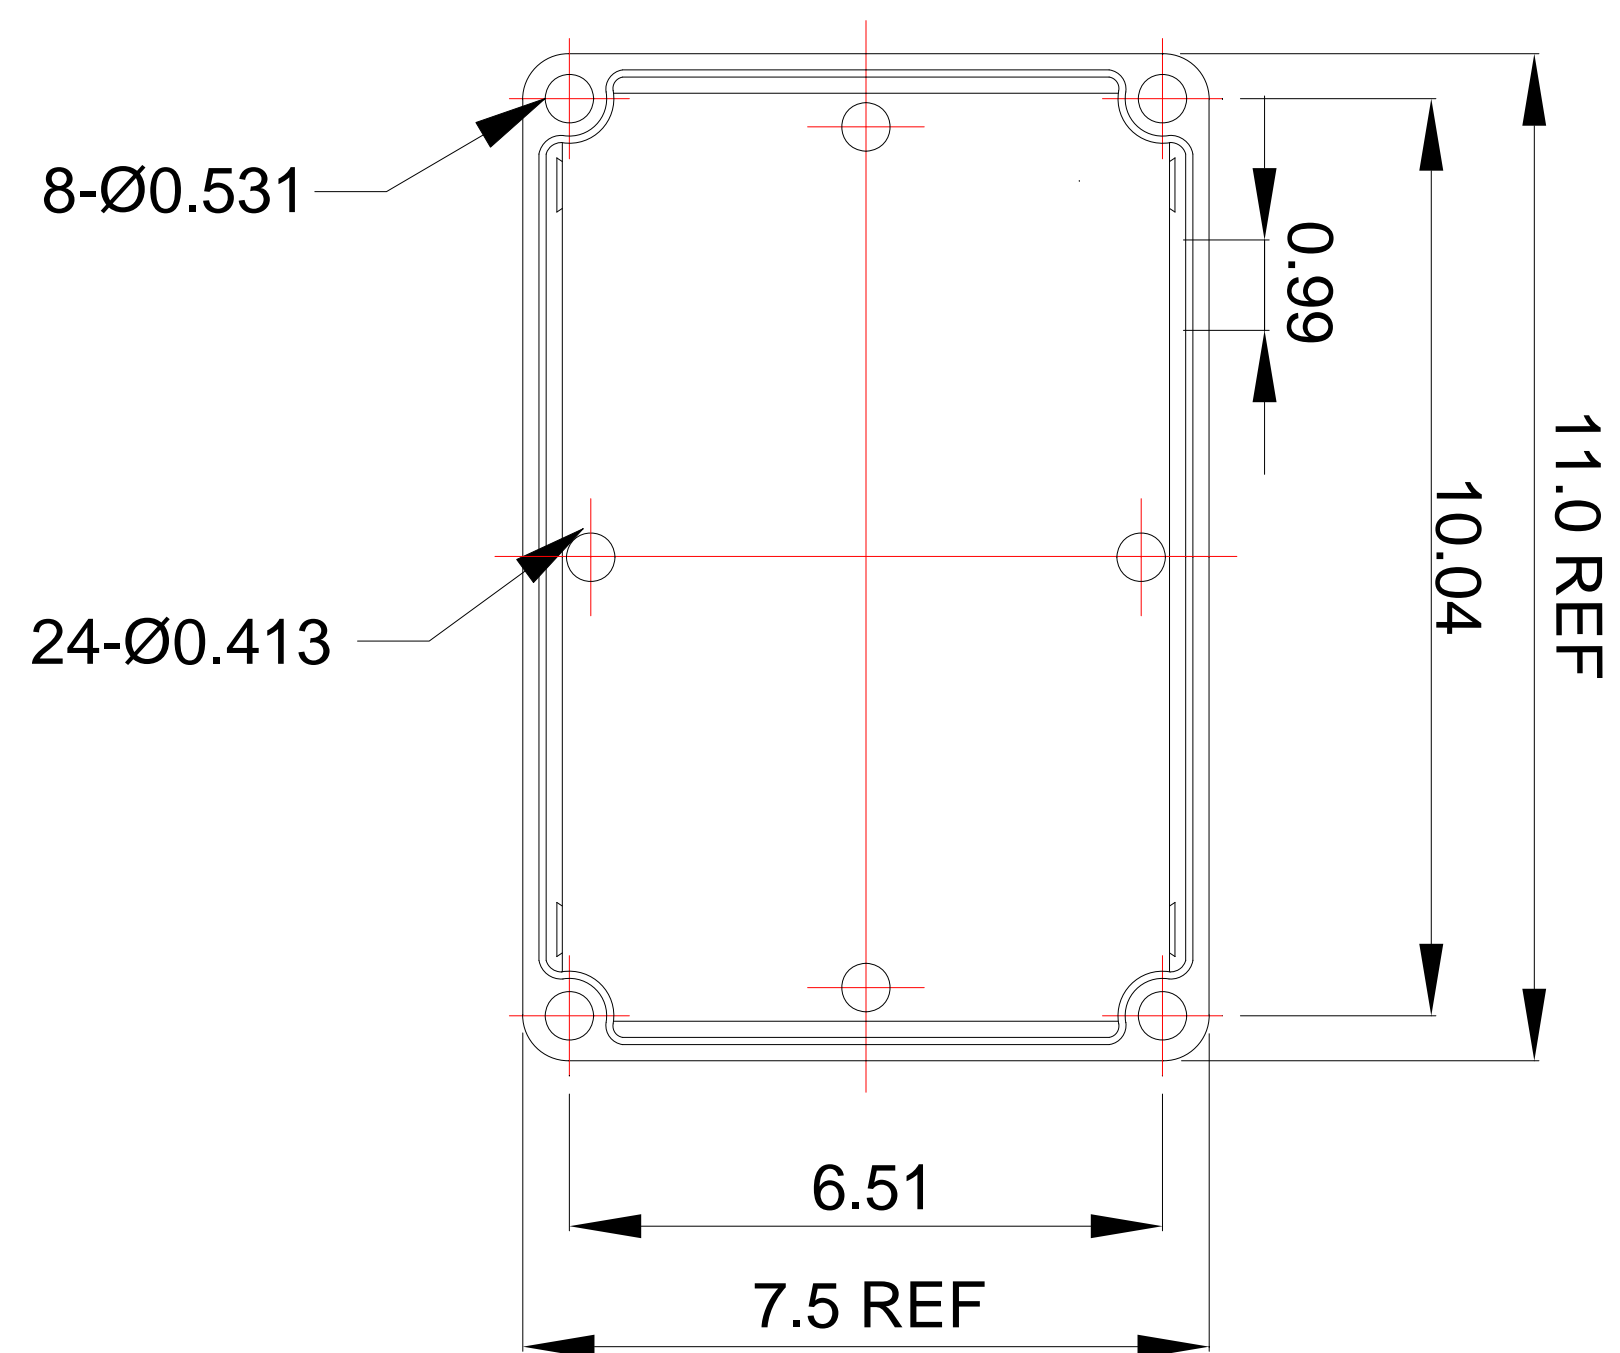

BODY

COVER

BOTTOM VIEW

NOTES: ALL DIMENSIONS SHOWN ARE IN INCHES.

DRAWN
V. Ciampolillo
09/30/08

PRECISION DIGITAL CORPORATION
HOLLISTON, MASSACHUSETTS 01746

PDA2821 ENCLOSURE
CAD DRAWING FILE