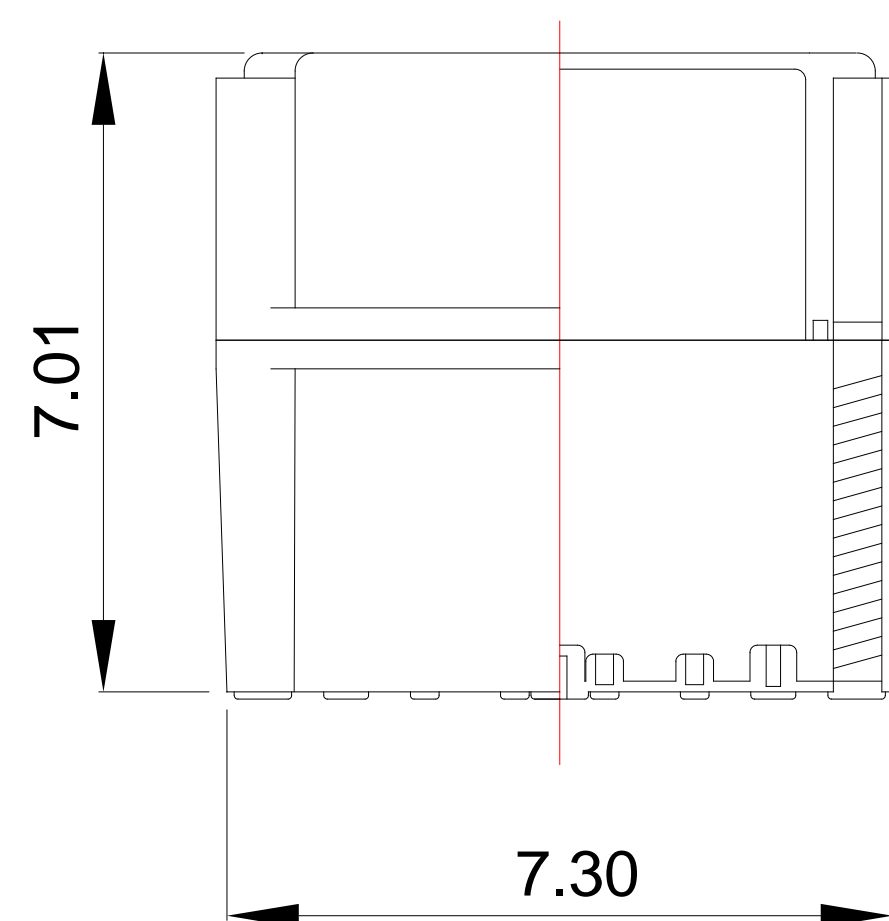

BODY

COVER

BOTTOM VIEW

NOTES: ALL DIMENSIONS SHOWN ARE IN INCHES.

DRAWN
V. Ciampolillo
09/30/08

PRECISION DIGITAL CORPORATION
HOLLISTON, MASSACHUSETTS 01746

PDA2821 ENCLOSURE
CAD DRAWING FILE