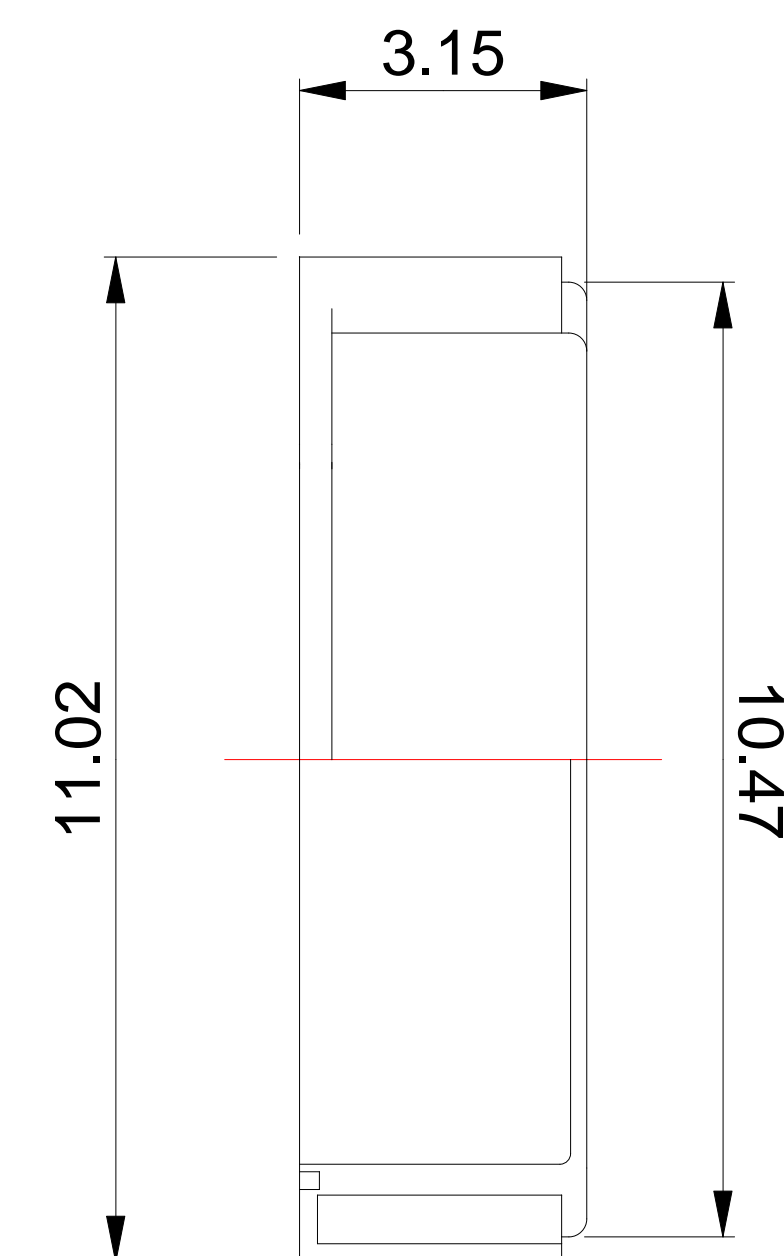

BODY

COVER

BOTTOM VIEW

NOTES: ALL DIMENSIONS SHOWN ARE IN INCHES.

DRAWN
V. Ciampolillo
09/30/08

PRECISION DIGITAL CORPORATION
HOLLISTON, MASSACHUSETTS 01746

PDA2821 ENCLOSURE
CAD DRAWING FILE