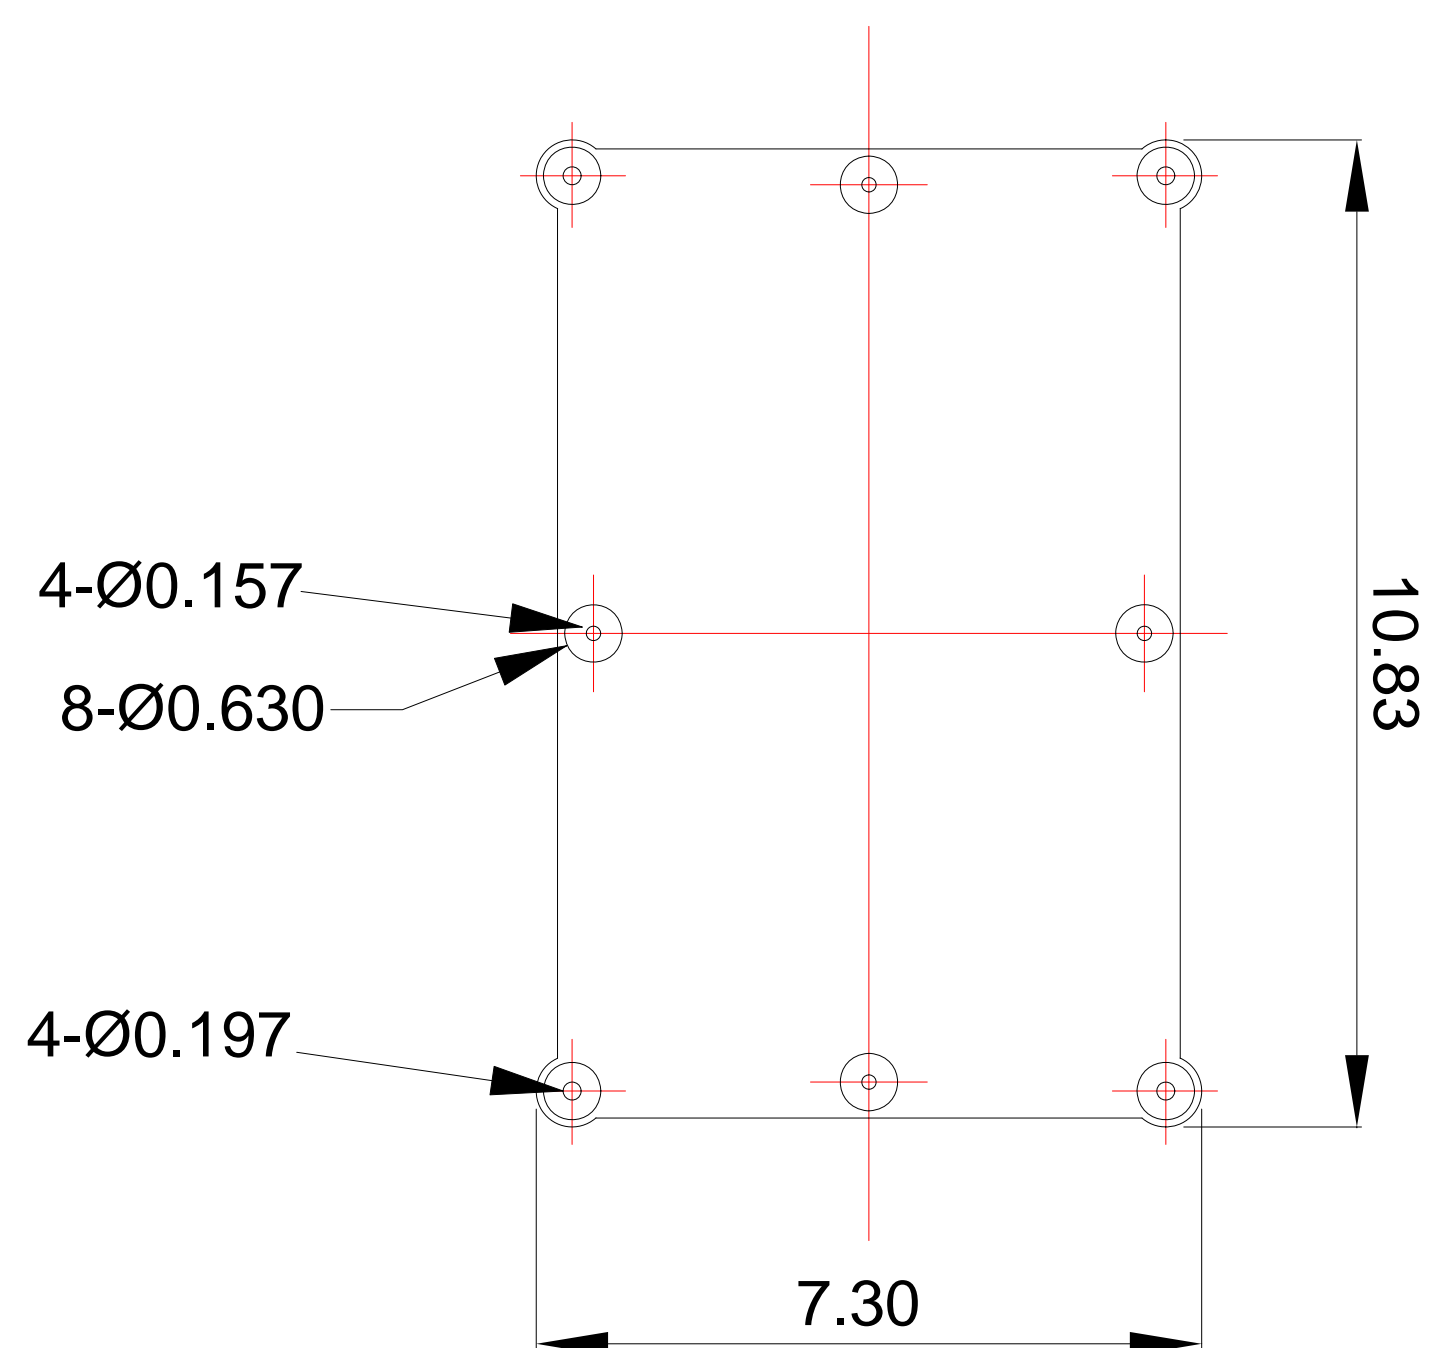

BODY

COVER

BOTTOM VIEW

NOTES: ALL DIMENSIONS SHOWN ARE IN INCHES.

DRAWN
V. Ciampolillo
09/30/08

PRECISION DIGITAL CORPORATION
HOLLISTON, MASSACHUSETTS 01746

PDA2821 ENCLOSURE
CAD DRAWING FILE