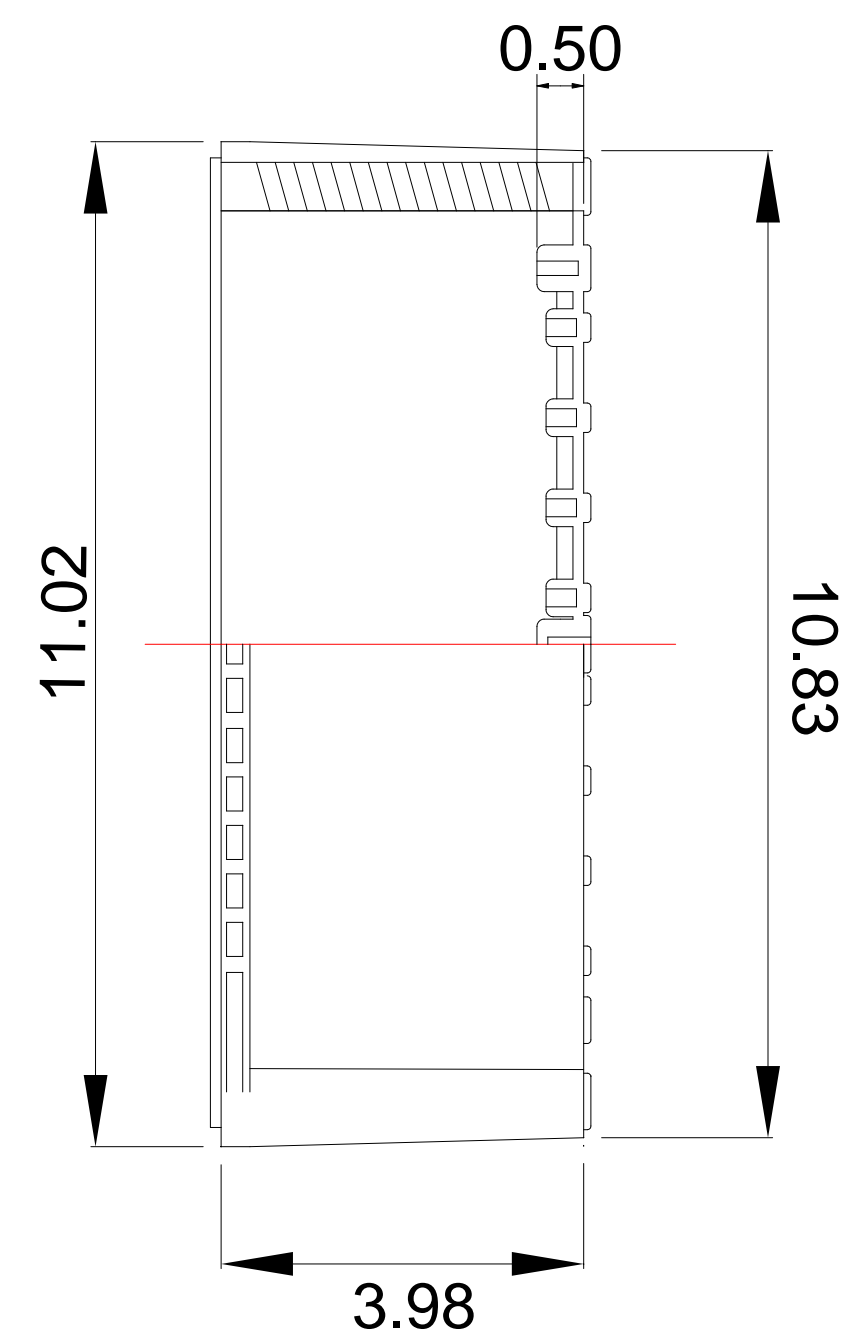

BODY

COVER

BOTTOM VIEW

NOTES: ALL DIMENSIONS SHOWN ARE IN INCHES.

DRAWN
V. Ciampolillo
09/30/08

PRECISION DIGITAL CORPORATION
HOLLISTON, MASSACHUSETTS 01746

PDA2821 ENCLOSURE
CAD DRAWING FILE