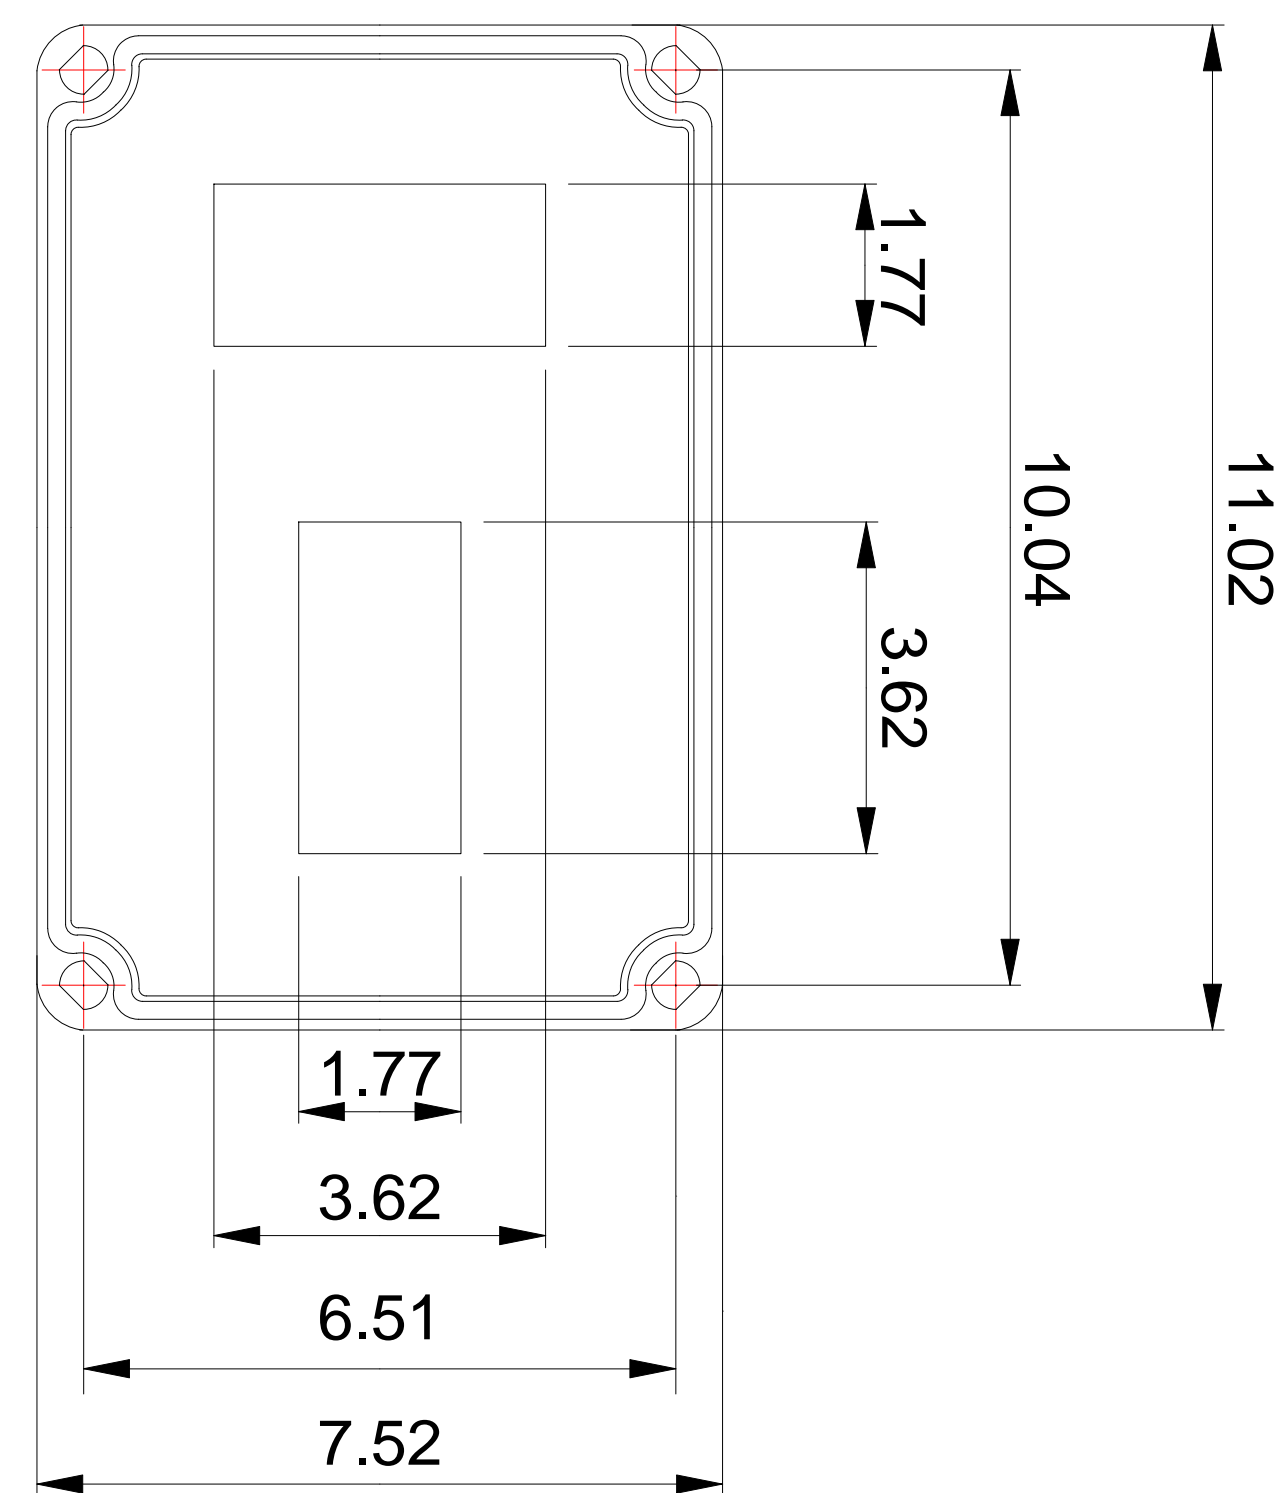

BODY

COVER

BOTTOM VIEW

NOTES: ALL DIMENSIONS SHOWN ARE IN INCHES.

DRAWN
V. Ciampolillo
09/30/08

PRECISION DIGITAL CORPORATION
HOLLISTON, MASSACHUSETTS 01746

PDA2821 ENCLOSURE
CAD DRAWING FILE