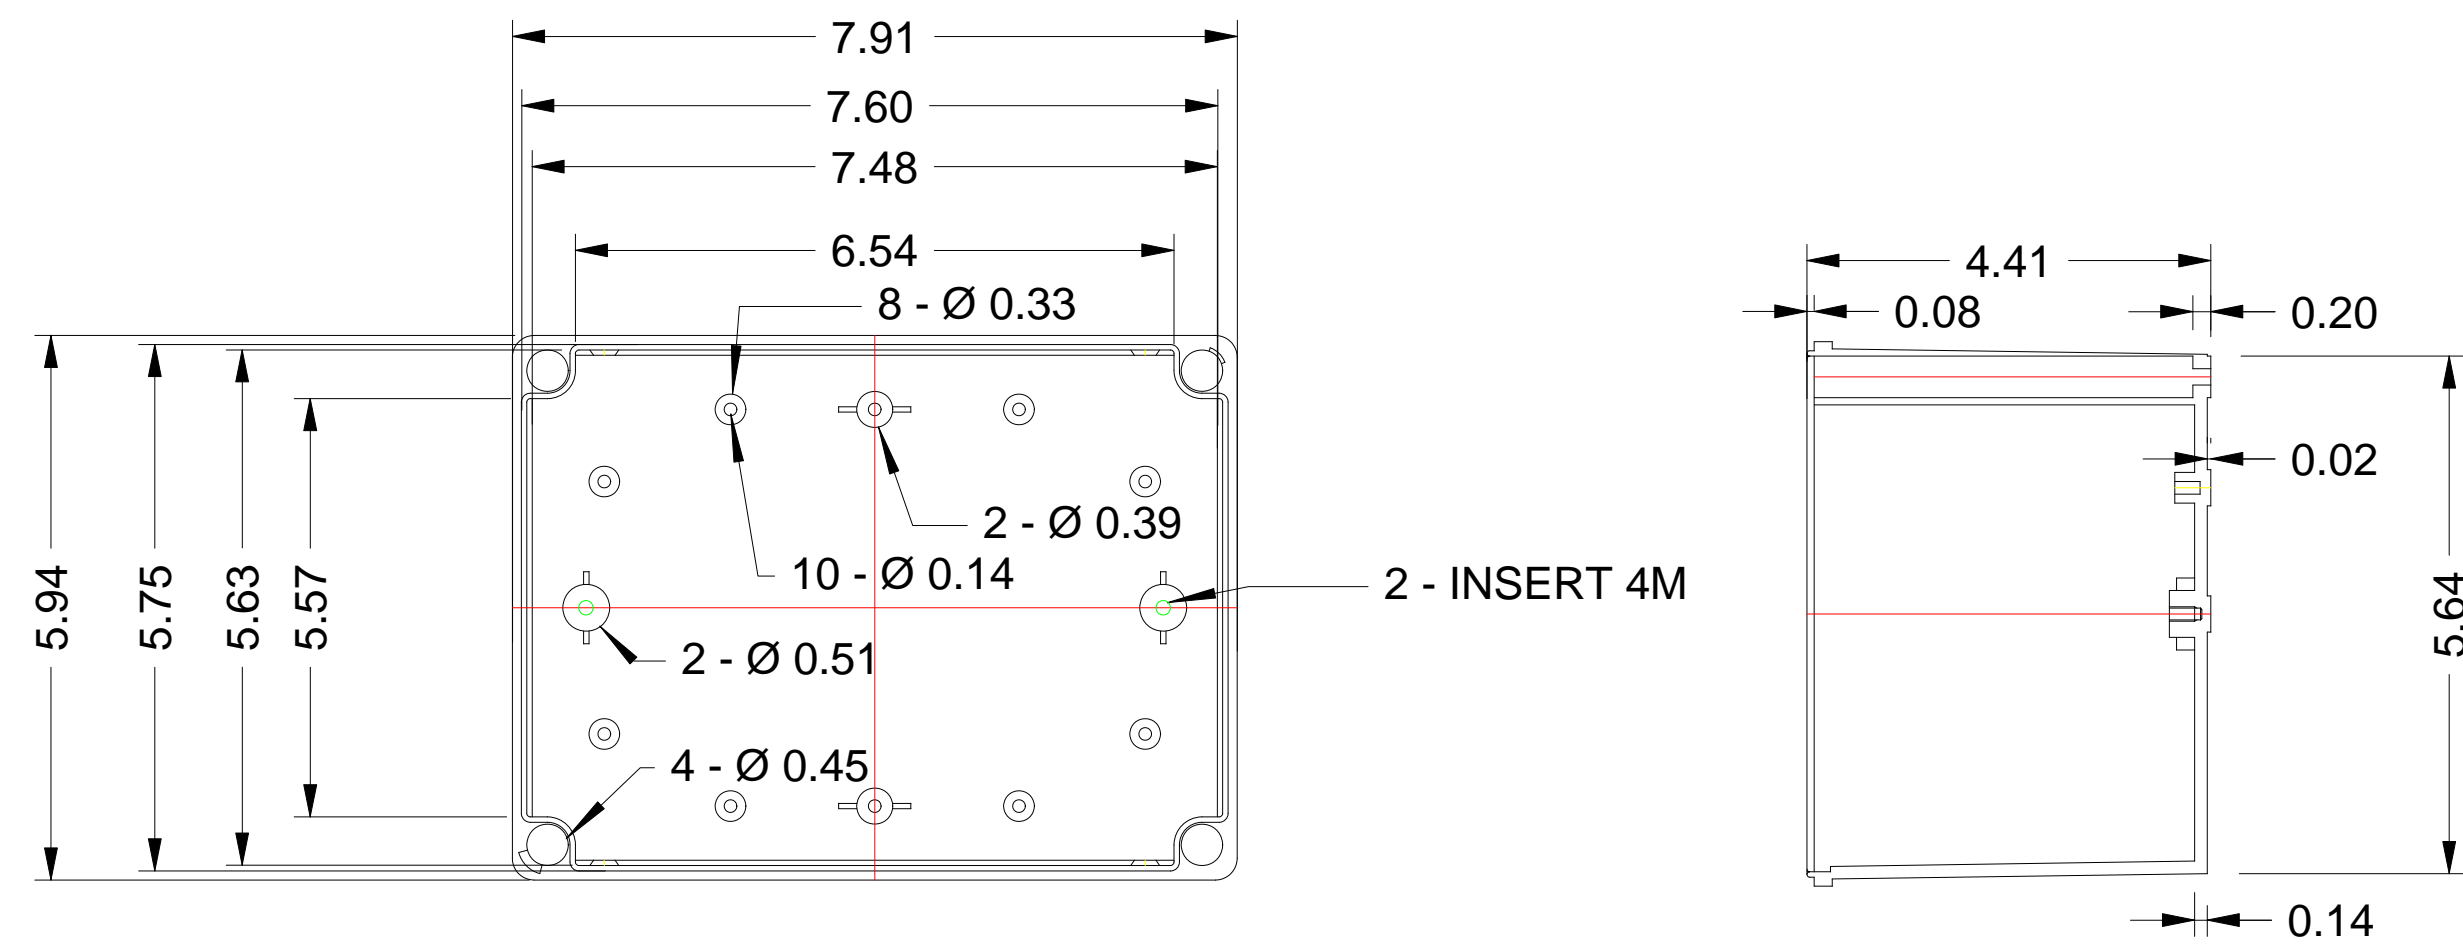

BODY

COVER

BOTTOM VIEW

NOTES: ALL DIMENSIONS SHOWN ARE IN INCHES.

PRECISION DIGITAL CORPORATION
HOLLISTON, MASSACHUSETTS 01746

DRAWN
M. Andrews
04/01/14

**PDA2811 ENCLOSURE
CAD DRAWING FILE**