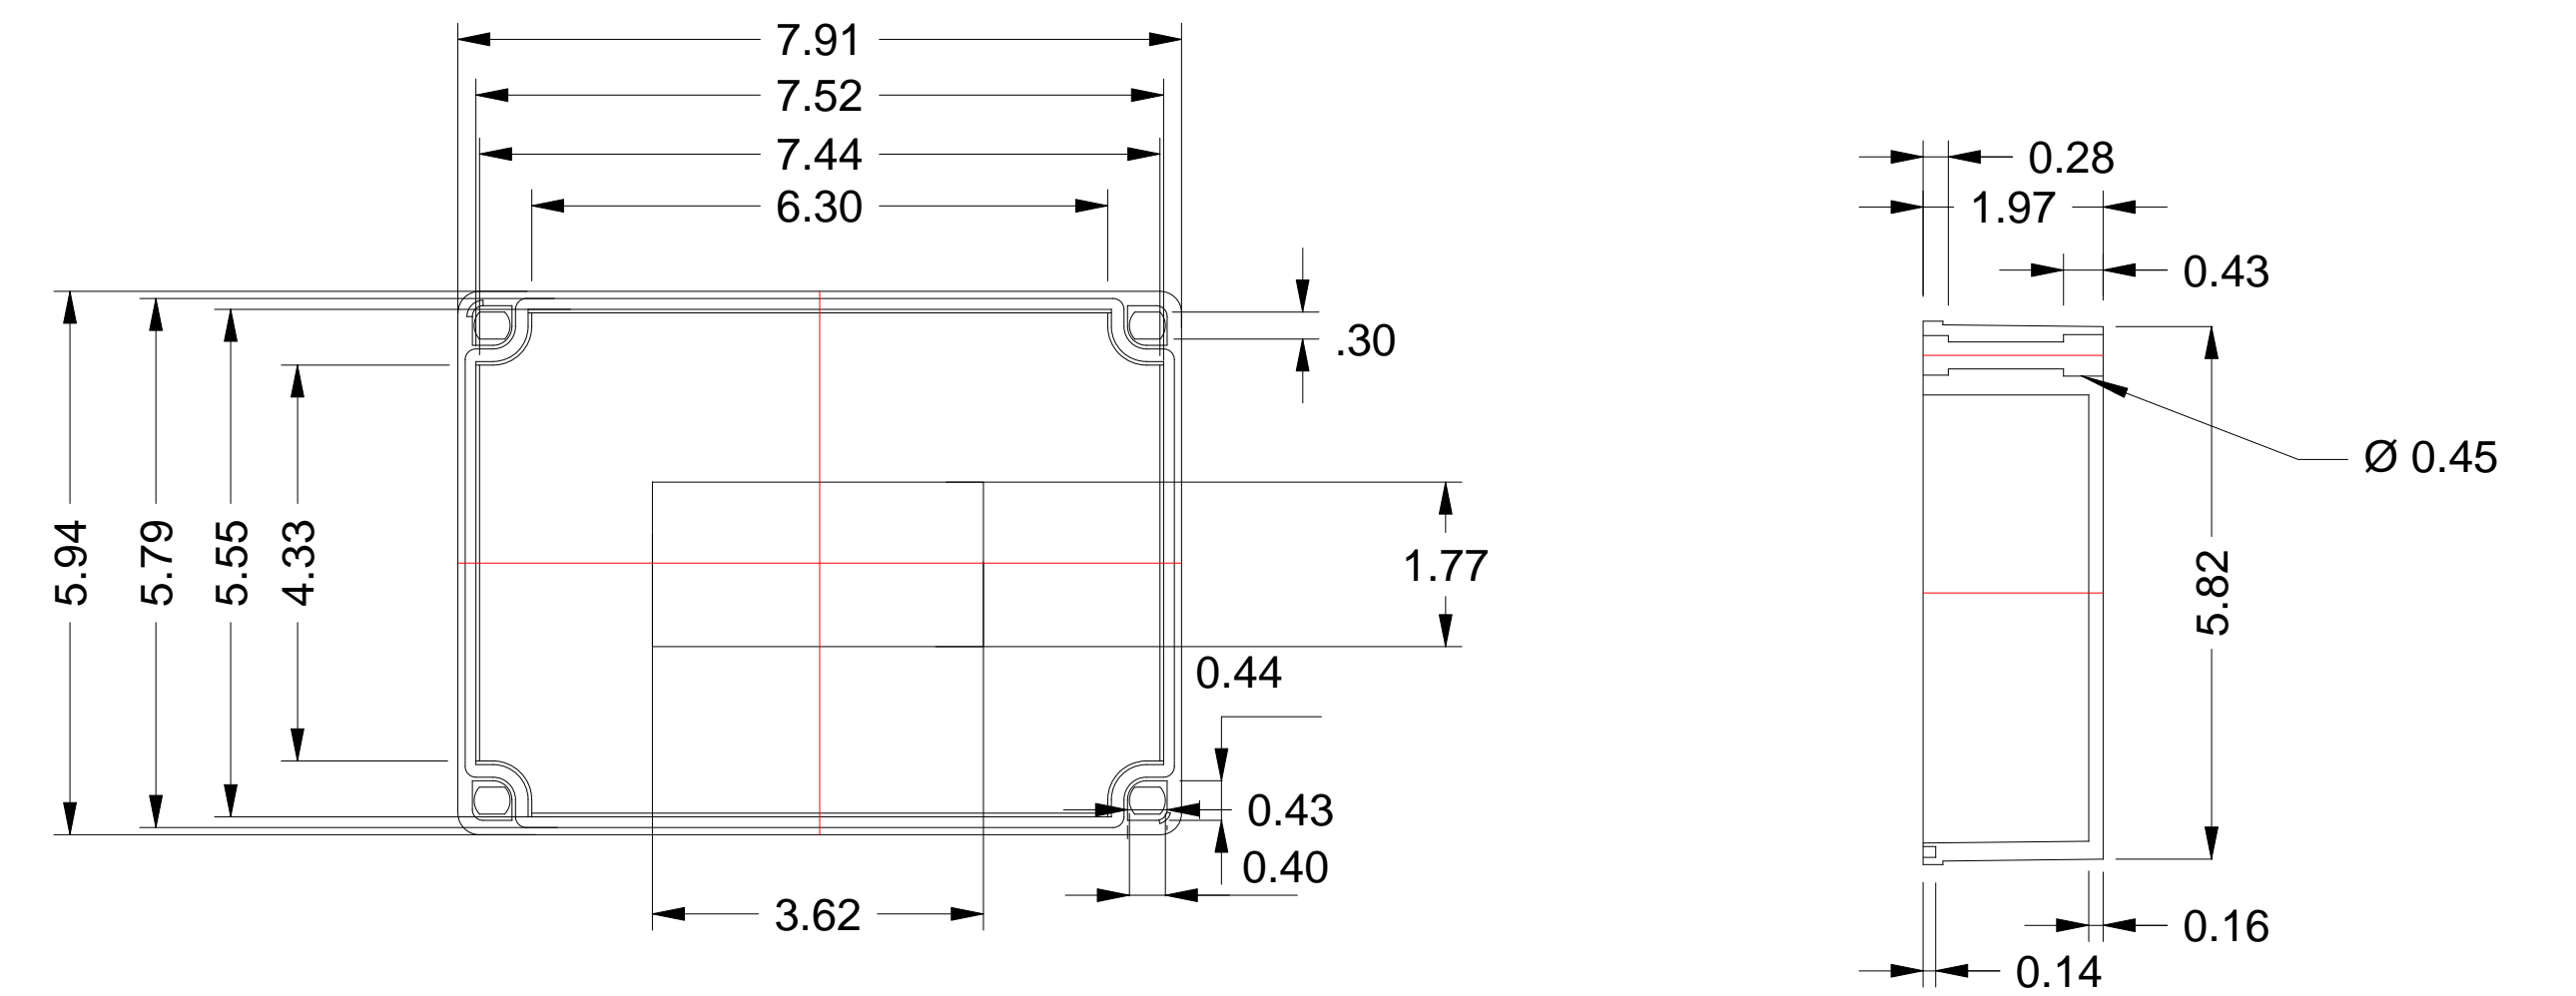

BODY

COVER

BOTTOM VIEW

NOTES: ALL DIMENSIONS SHOWN ARE IN INCHES.

PRECISION DIGITAL CORPORATION
HOLLISTON, MASSACHUSETTS 01746

DRAWN
M. Andrews
04/01/14

**PDA2811 ENCLOSURE
CAD DRAWING FILE**