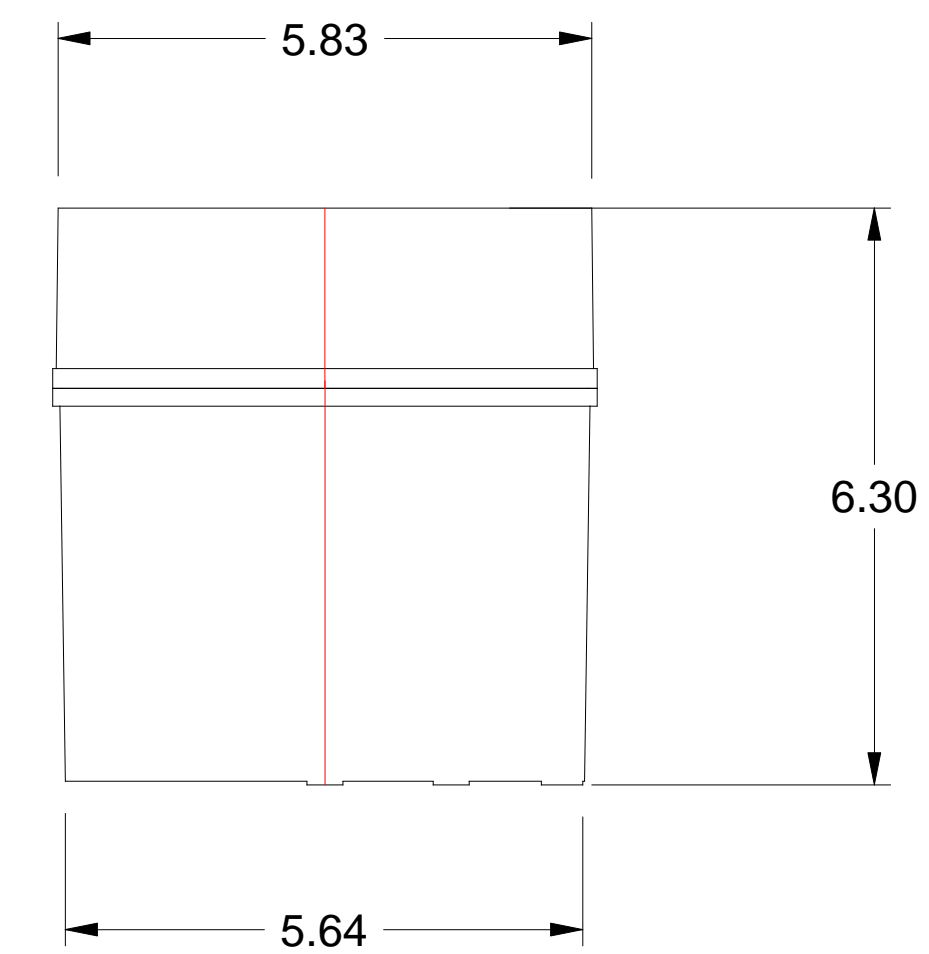

BODY

COVER

BOTTOM VIEW

NOTES: ALL DIMENSIONS SHOWN ARE IN INCHES.

PRECISION DIGITAL CORPORATION
HOLLISTON, MASSACHUSETTS 01746

DRAWN
M. Andrews
04/01/14

**PDA2811 ENCLOSURE
CAD DRAWING FILE**