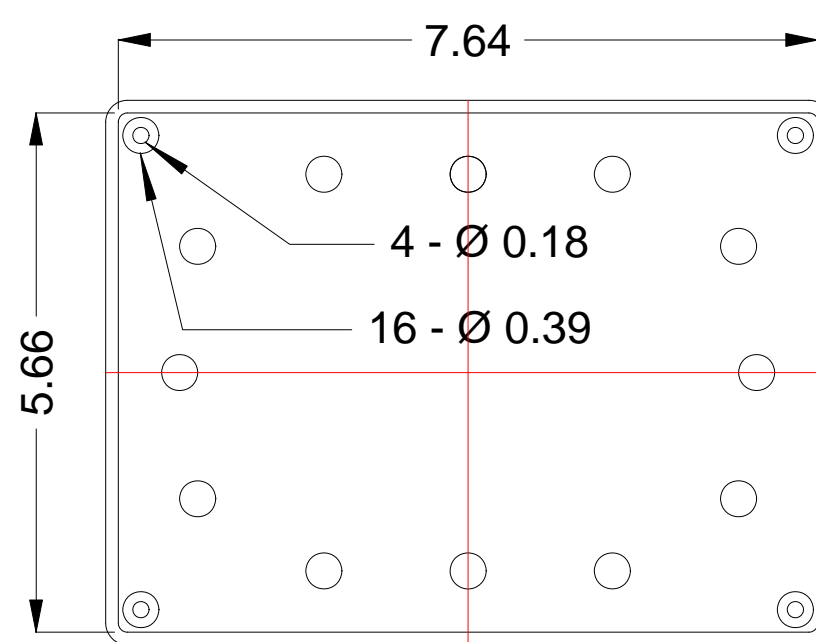

BODY

COVER

BOTTOM VIEW

NOTES: ALL DIMENSIONS SHOWN ARE IN INCHES.

PRECISION DIGITAL CORPORATION
HOLLISTON, MASSACHUSETTS 01746

DRAWN
M. Andrews
04/01/14

**PDA2811 ENCLOSURE
CAD DRAWING FILE**