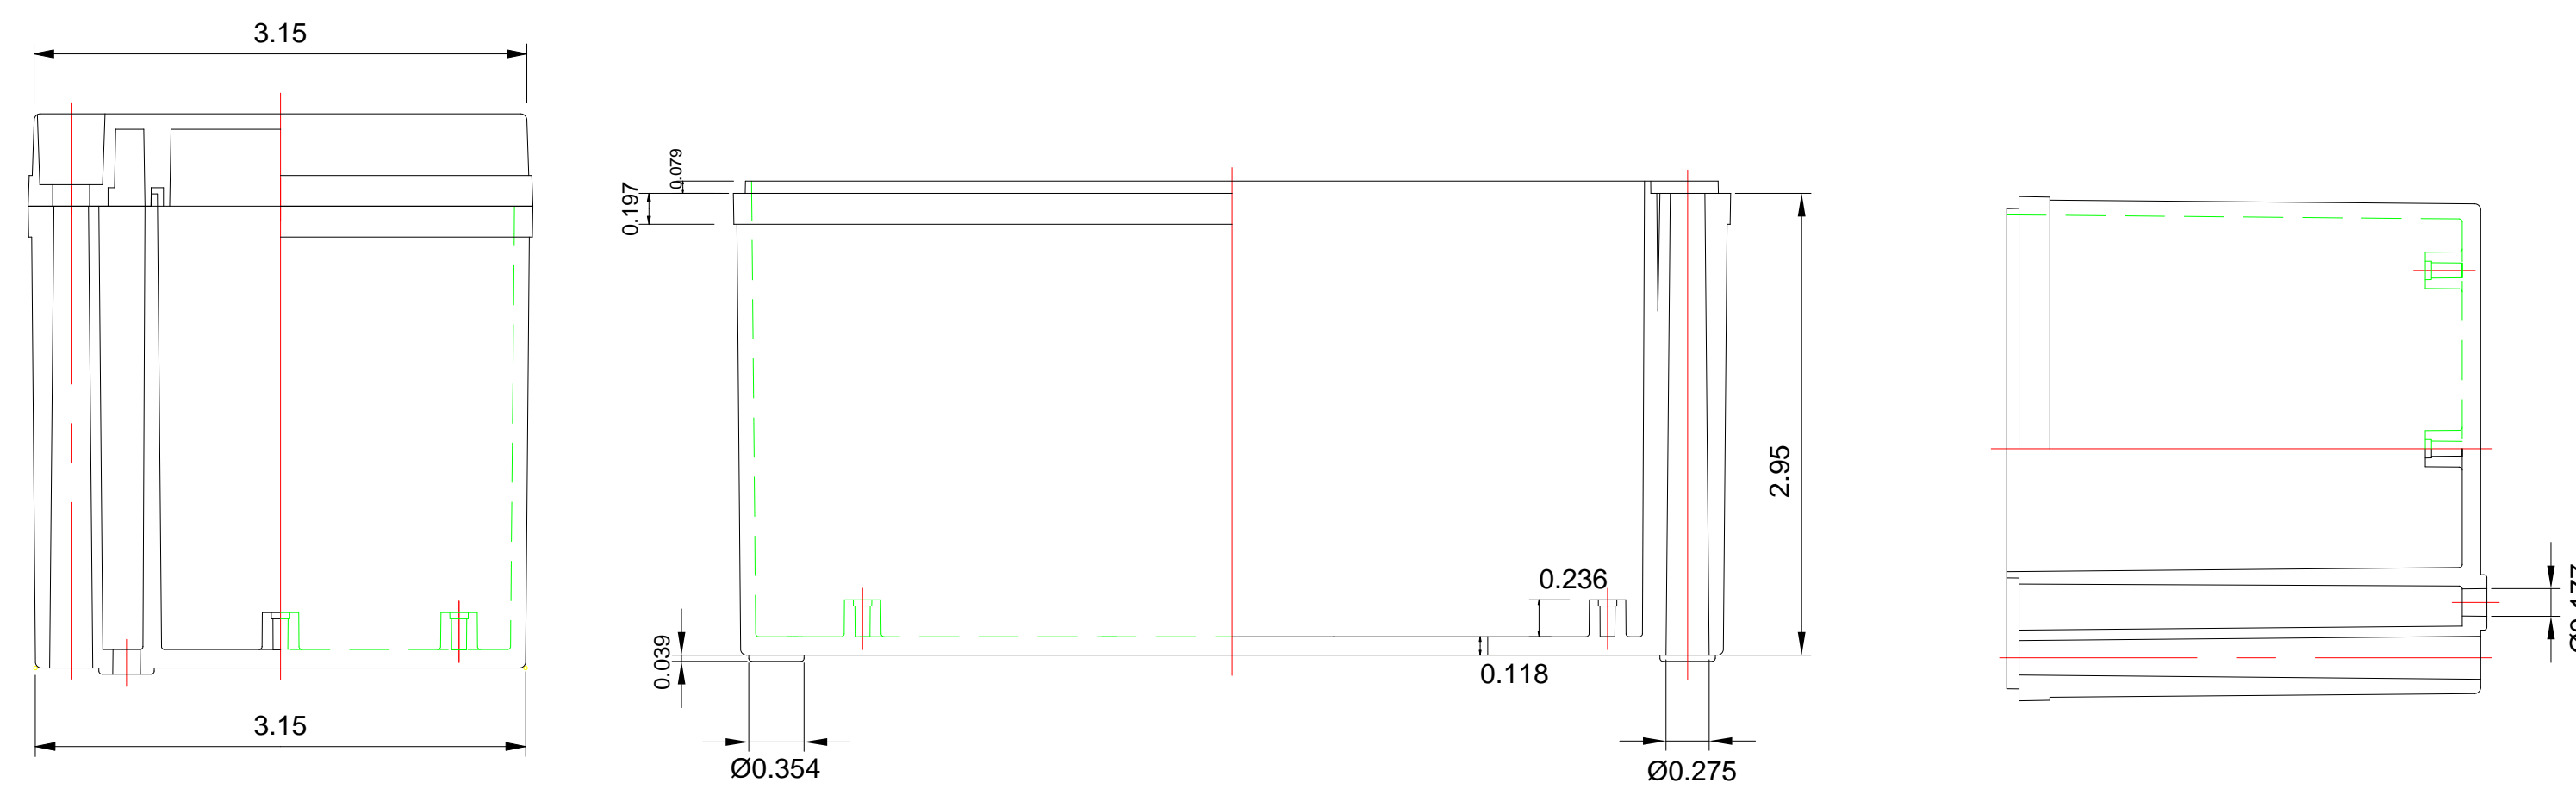

BODY

COVER

BODY SIDE VIEWS

COVER SIDE VIEWS

NOTES: ALL DIMENSIONS SHOWN ARE IN INCHES.

PRECISION DIGITAL CORPORATION
HOLLISTON, MASSACHUSETTS 01746

DRAWN
V. Ciampolillo
09/30/08

PDA2801 ENCLOSURE
CAD DRAWING FILE