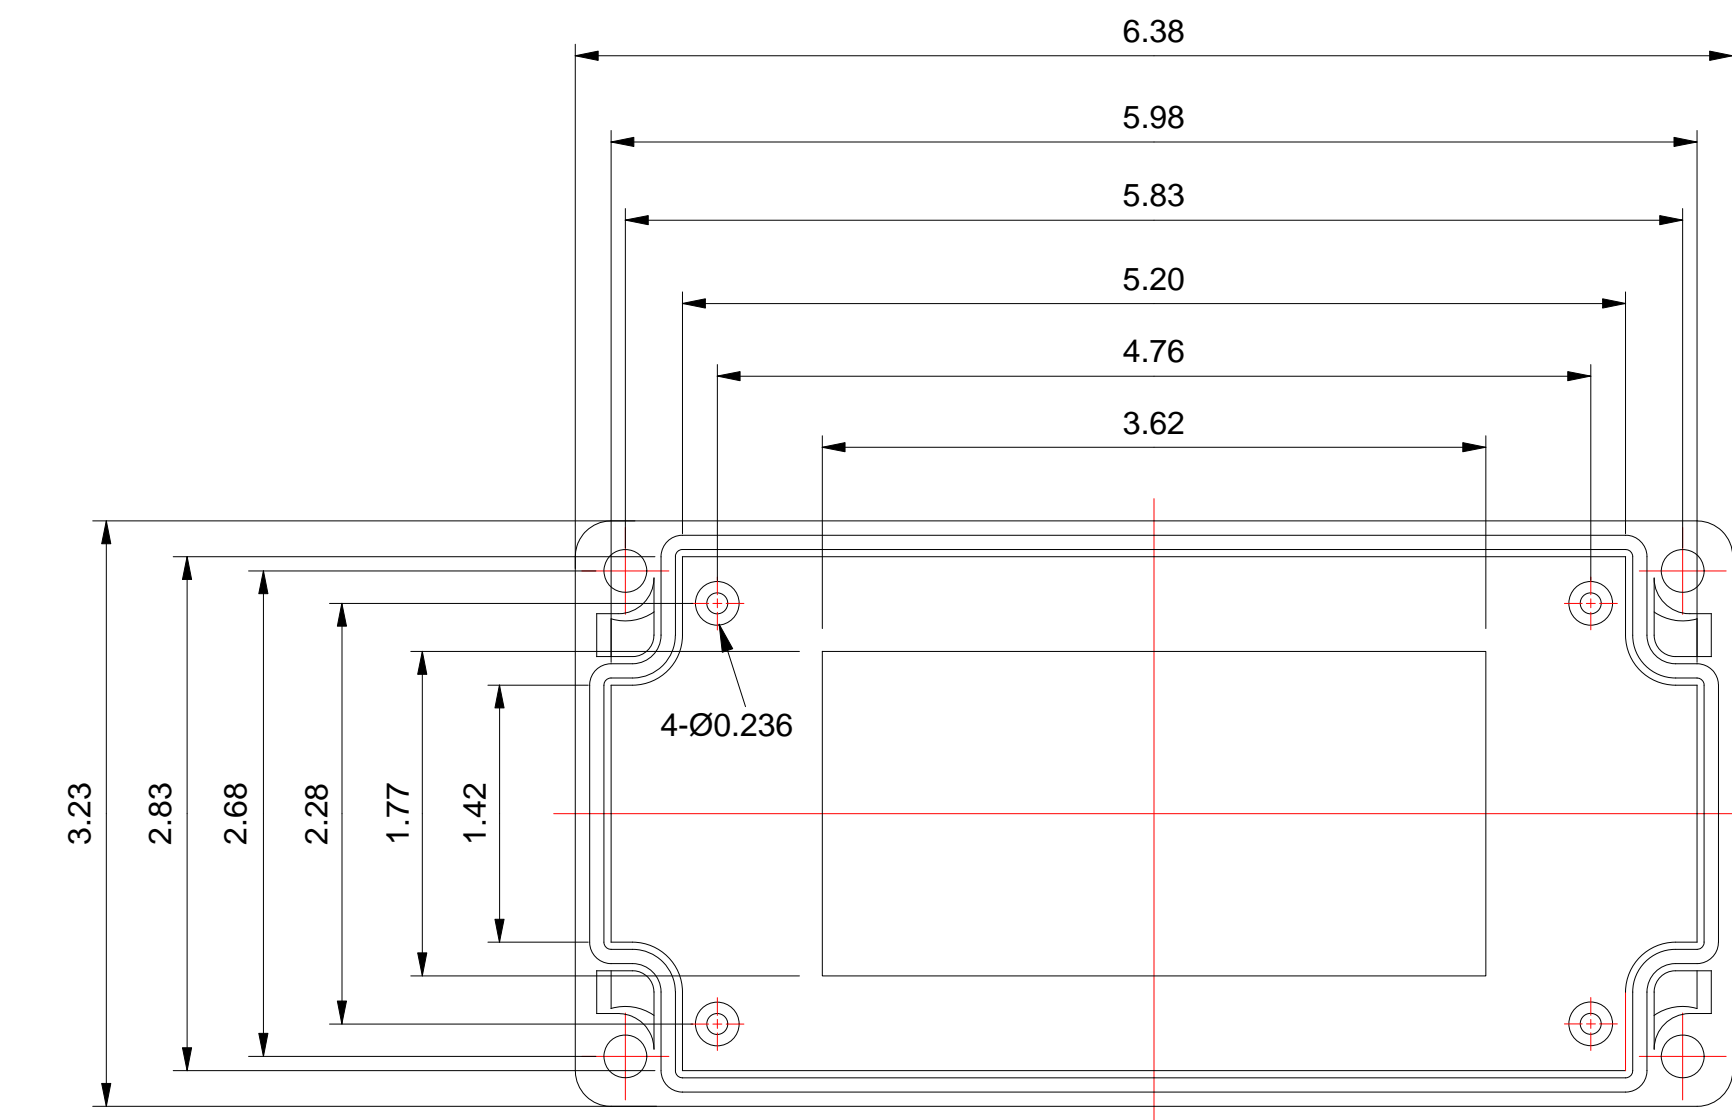

BODY

COVER

BODY SIDE VIEWS

COVER SIDE VIEWS

NOTES: ALL DIMENSIONS SHOWN ARE IN INCHES.

PRECISION DIGITAL CORPORATION
HOLLISTON, MASSACHUSETTS 01746

DRAWN
V. Ciampolillo
09/30/08

PDA2801 ENCLOSURE
CAD DRAWING FILE