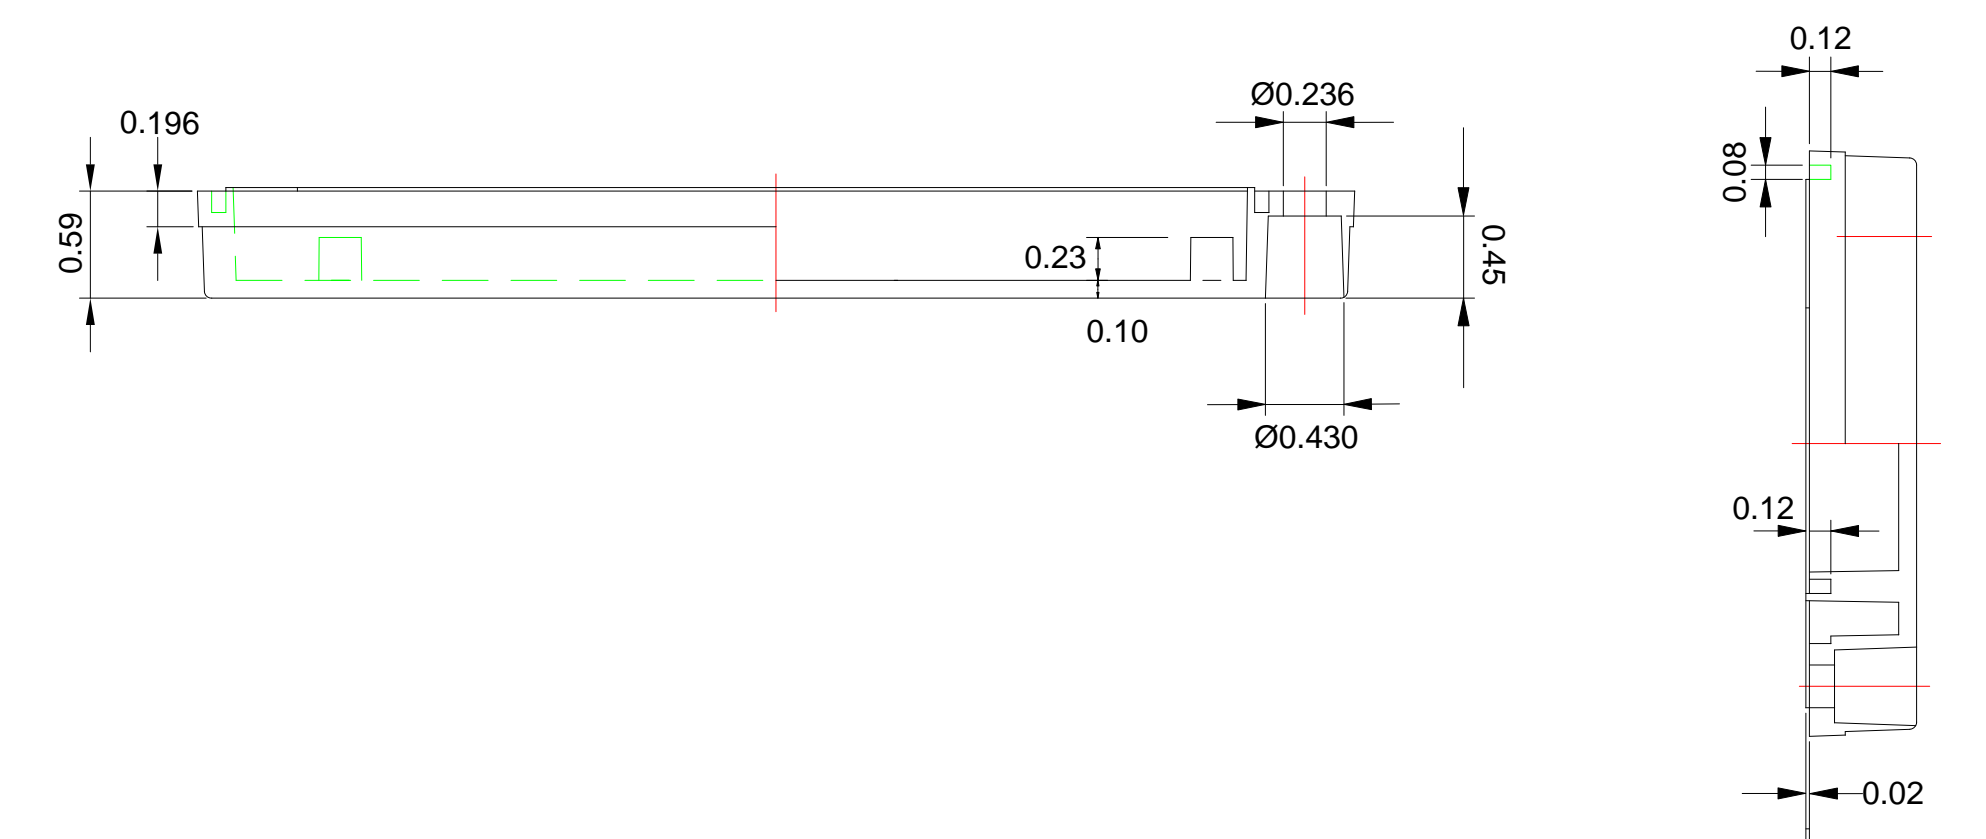

BODY

COVER

BODY SIDE VIEWS

COVER SIDE VIEWS

NOTES: ALL DIMENSIONS SHOWN ARE IN INCHES.

PRECISION DIGITAL CORPORATION
HOLLISTON, MASSACHUSETTS 01746

DRAWN
V. Ciampolillo
09/30/08

PDA2801 ENCLOSURE
CAD DRAWING FILE