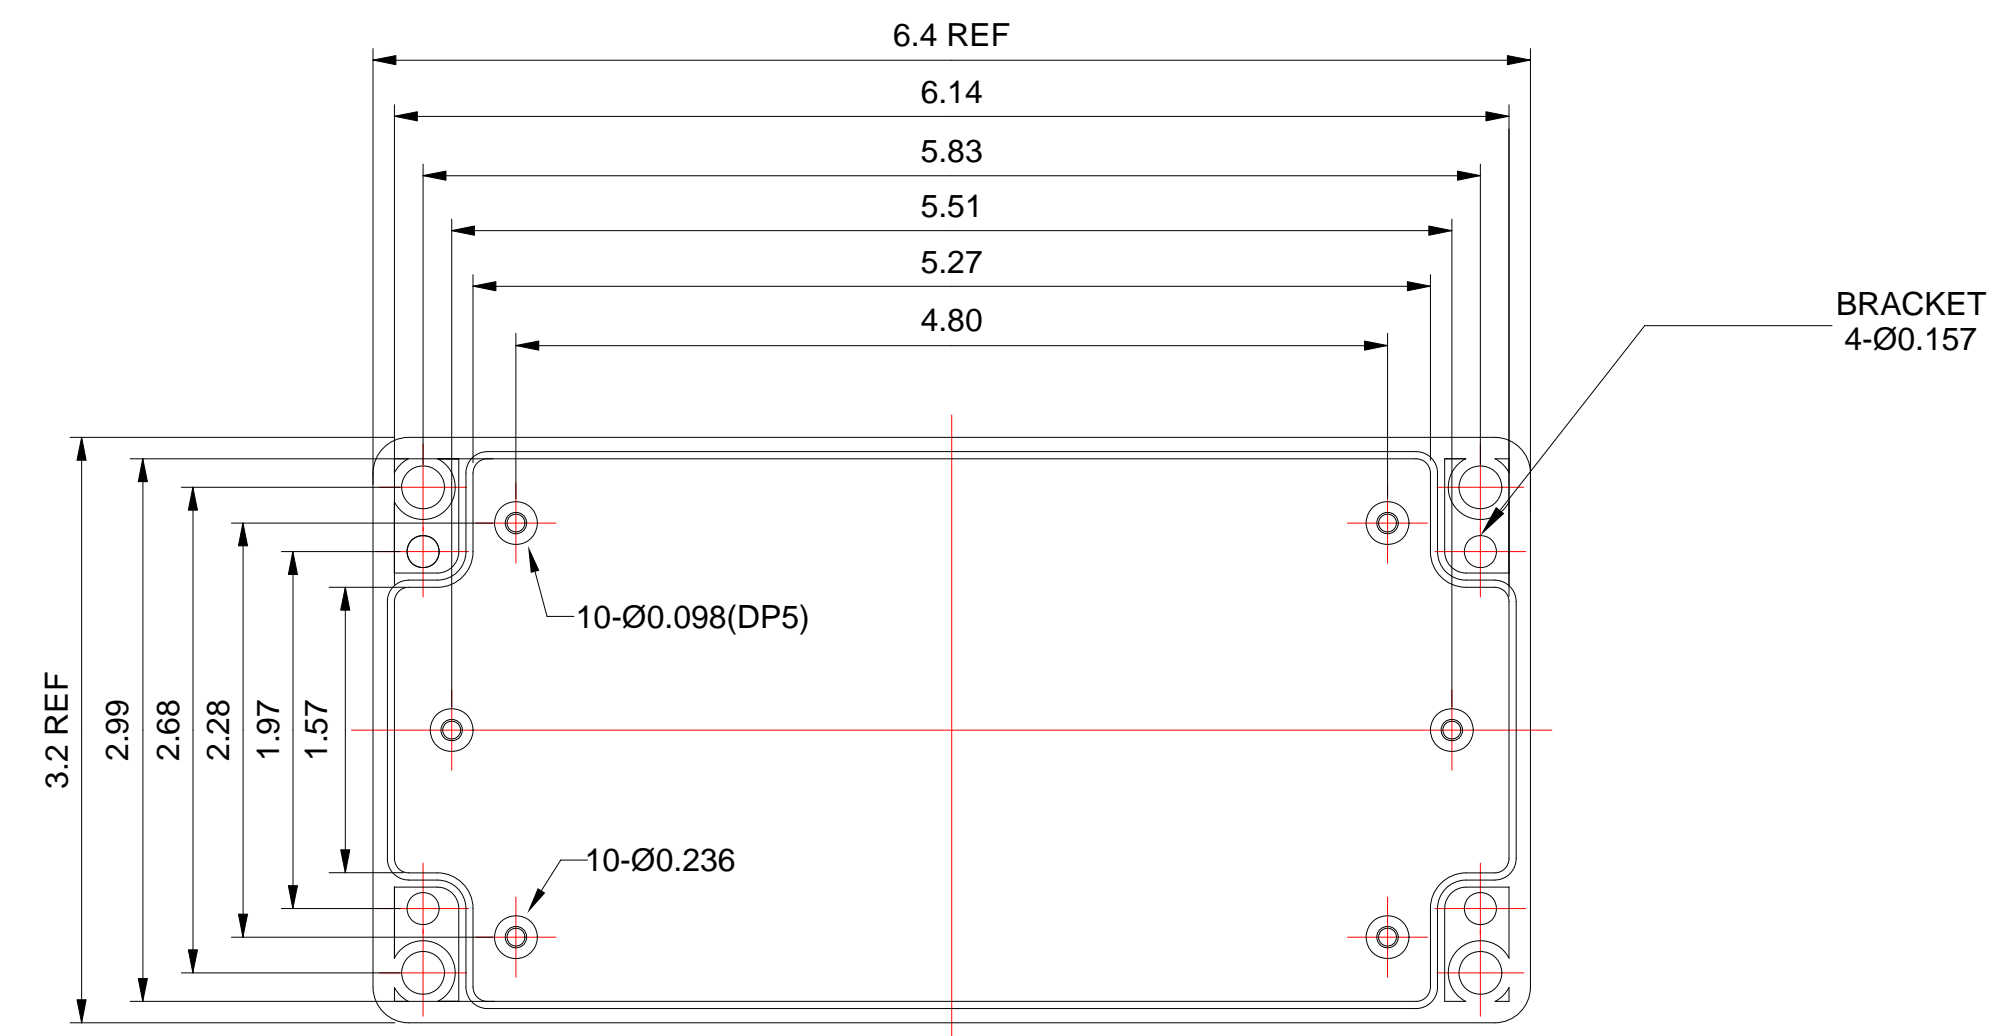

BODY

COVER

BODY SIDE VIEWS

COVER SIDE VIEWS

NOTES: ALL DIMENSIONS SHOWN ARE IN INCHES.

PRECISION DIGITAL CORPORATION
HOLLISTON, MASSACHUSETTS 01746

DRAWN
V. Ciampolillo
09/30/08

PDA2801 ENCLOSURE
CAD DRAWING FILE