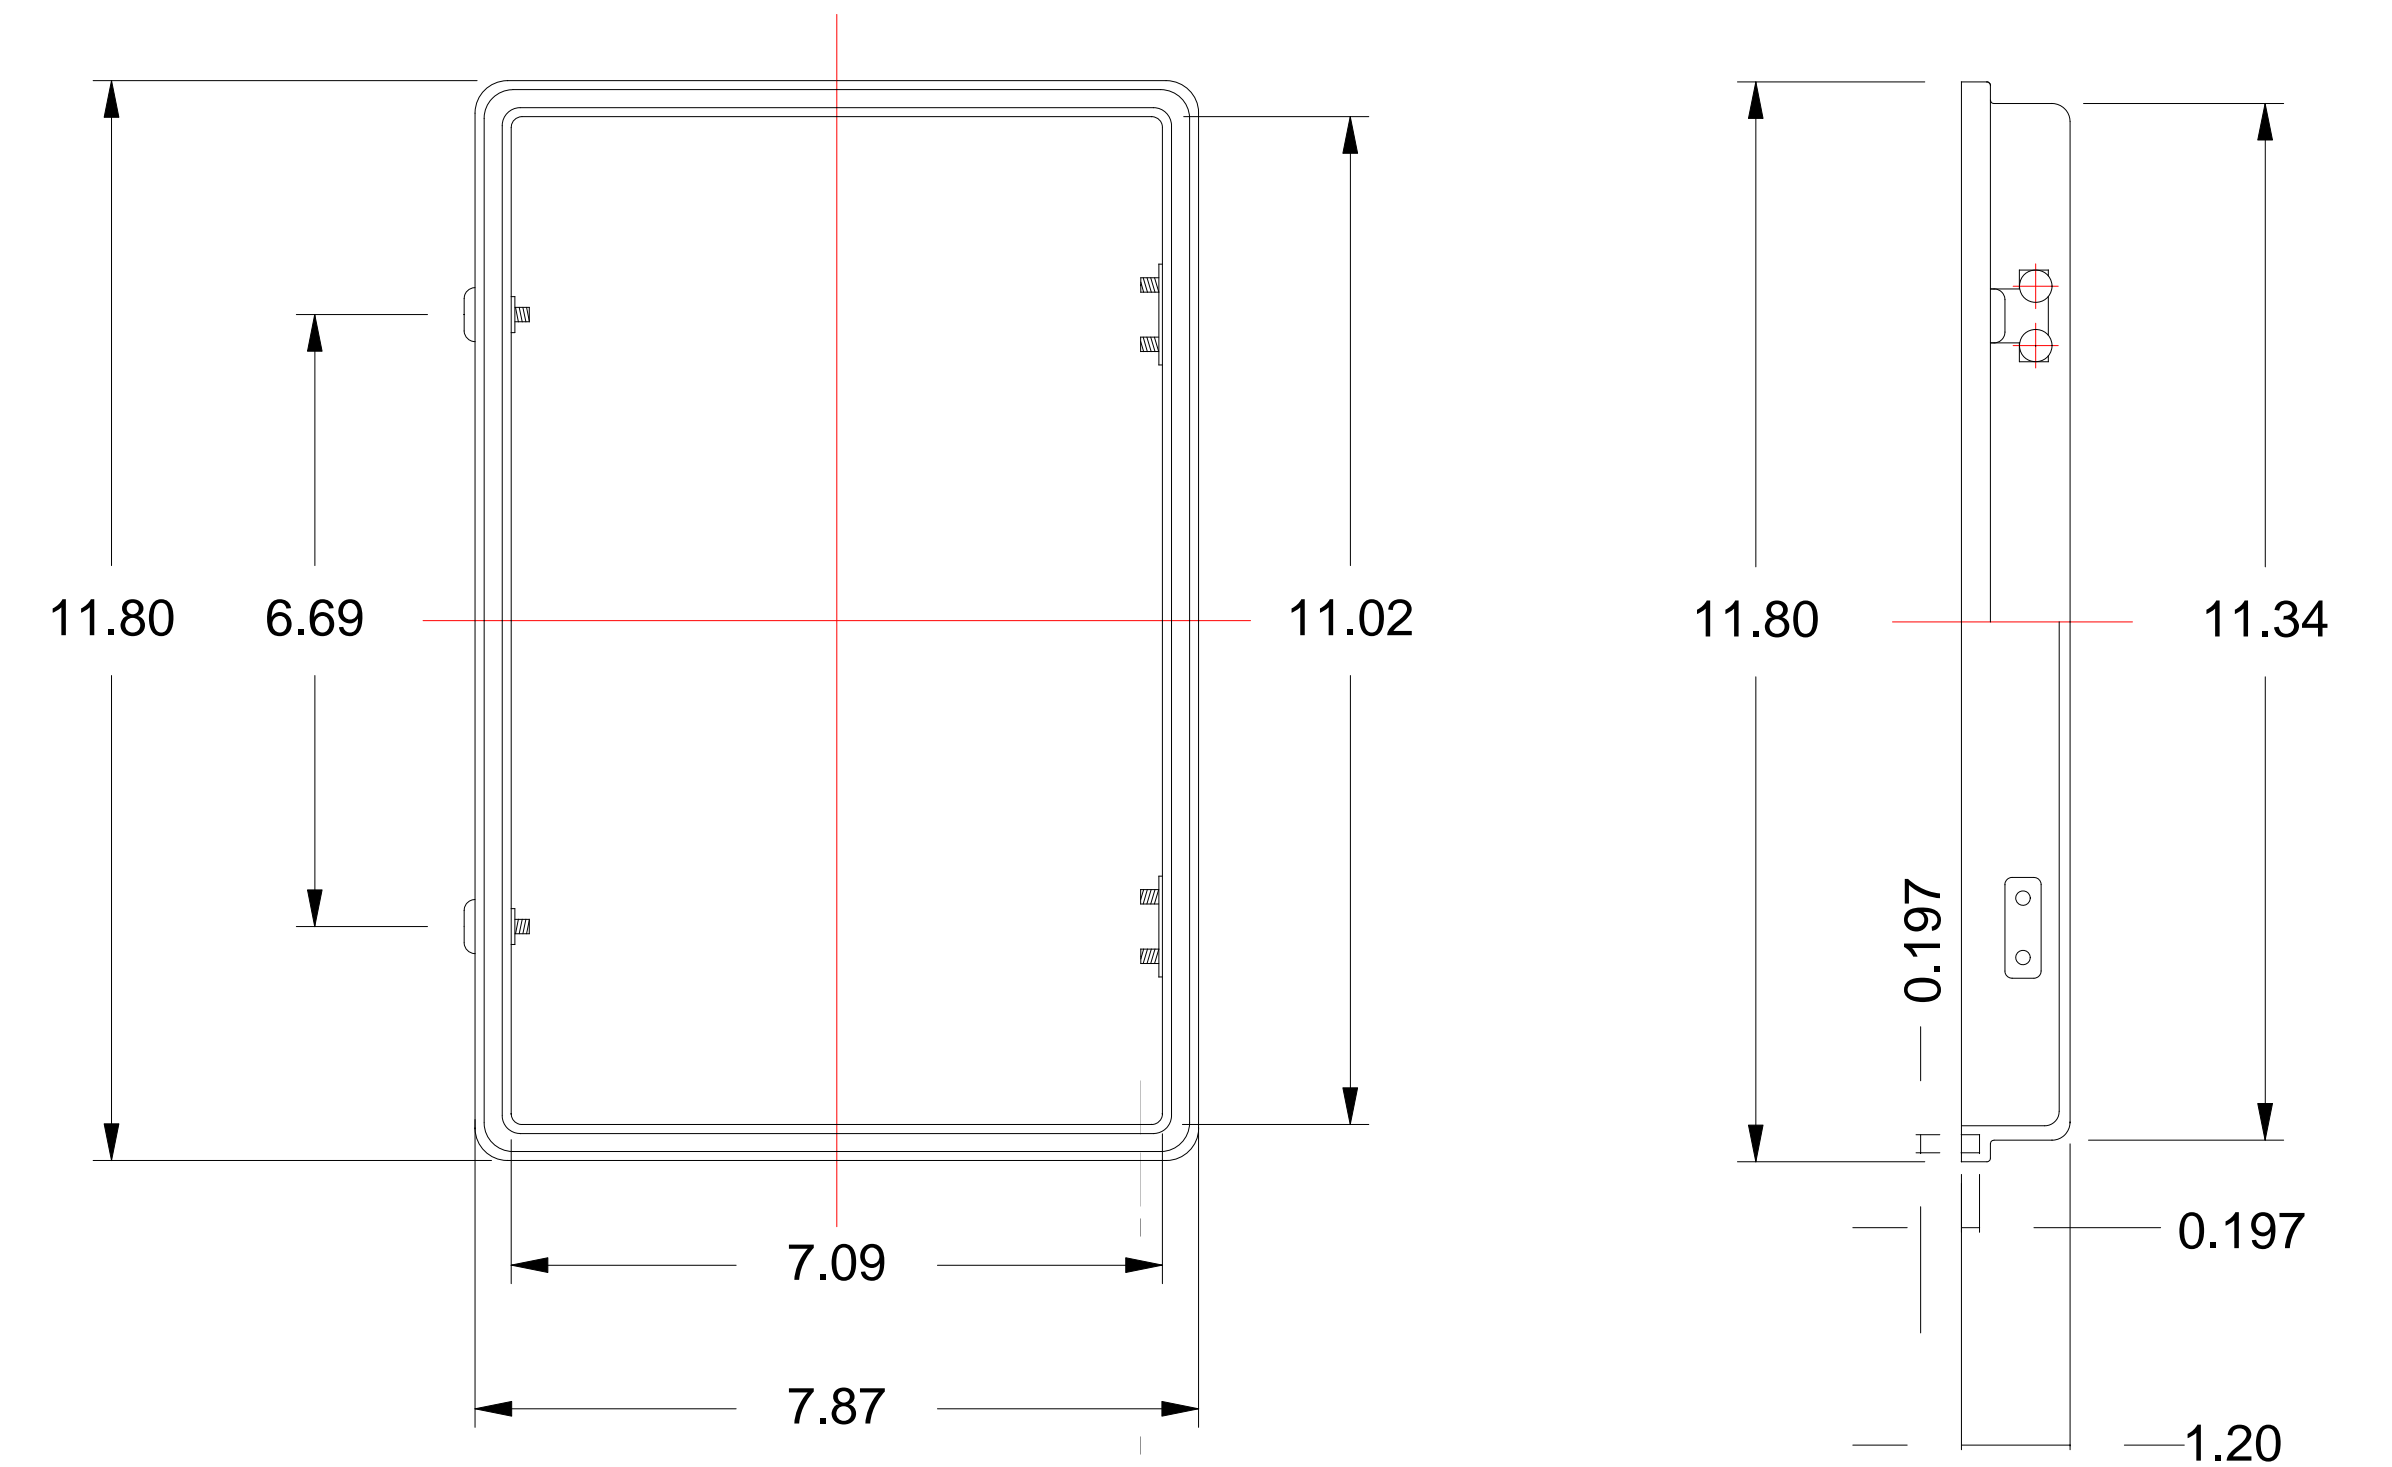

BODY

COVER

CUTOUT	TYPE	DIMENSIONS
A	VERTICAL	45.20 x 92.20 (1.772 x 3.622)
B	HORIZONTAL	92.20 x 45.20 (3.622 x 1.772)

BOTTOM VIEW

CUTOUT VIEW

NOTE: ALL DIMENSIONS SHOWN ARE IN INCHES.

DRAWN
V. Ciampolillo
05/29/09