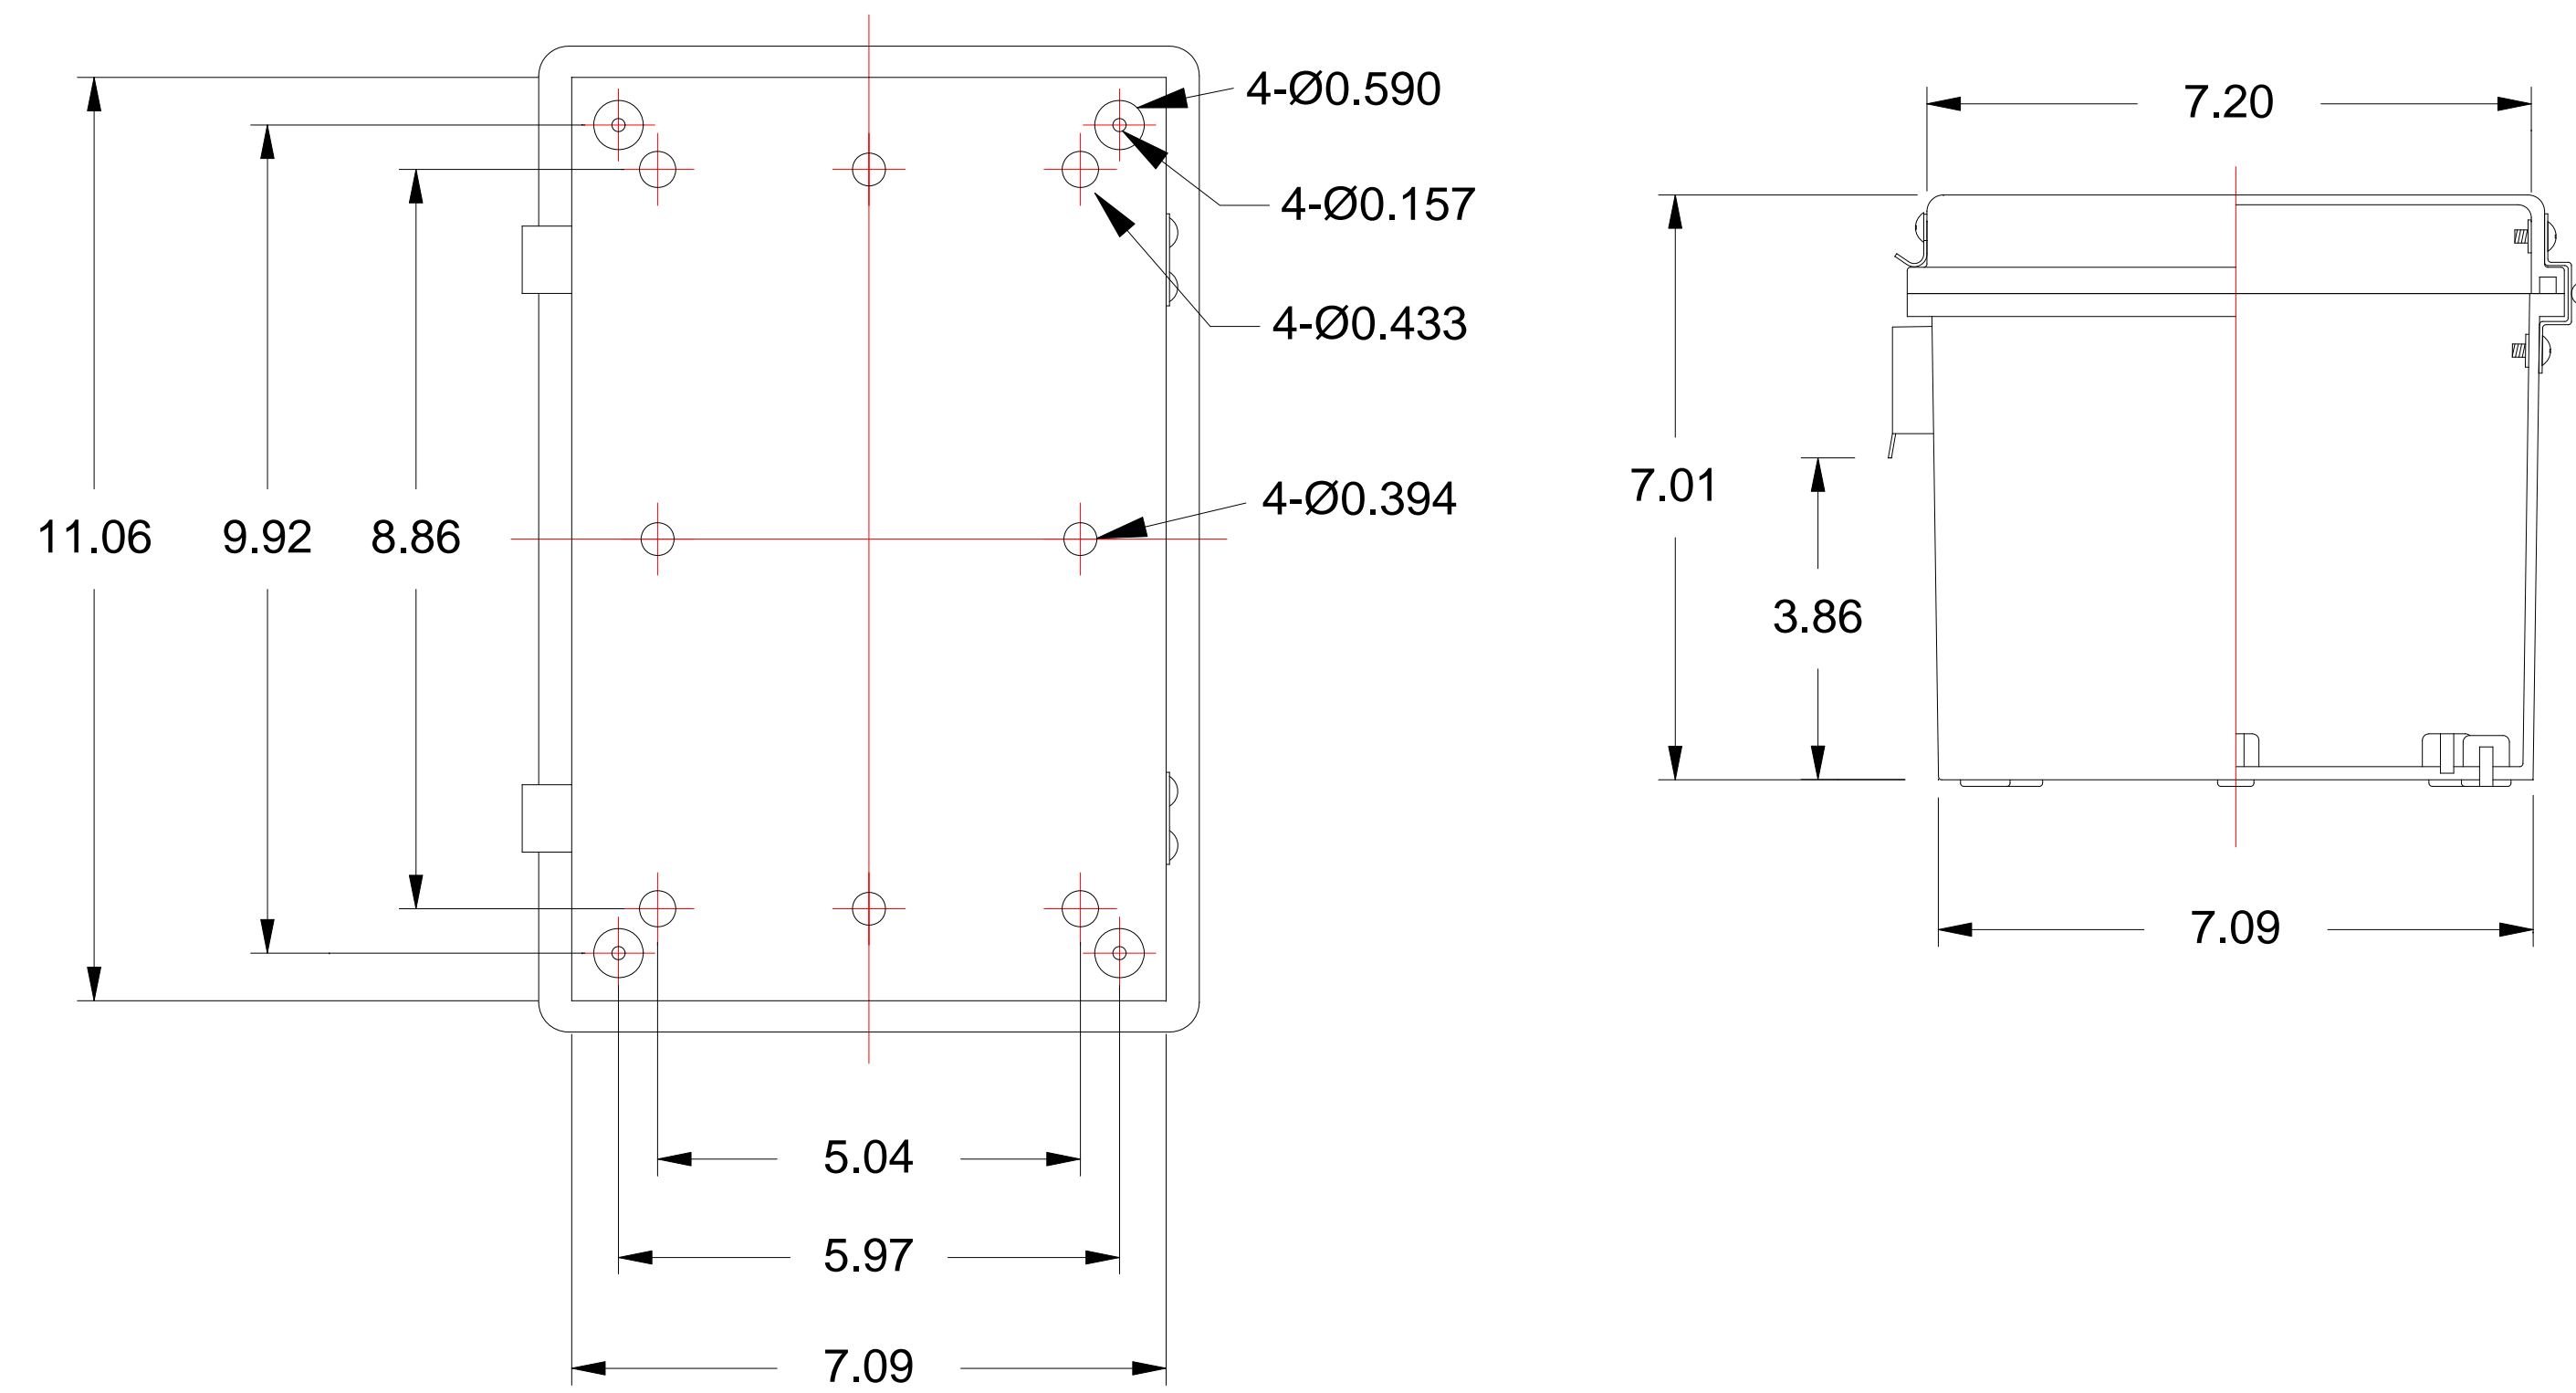

BODY

COVER

CUTOUT	TYPE	DIMENSIONS
A	VERTICAL	45.20 x 92.20 (1.772 x 3.622)
B	HORIZONTAL	92.20 x 45.20 (3.622 x 1.772)

BOTTOM VIEW

CUTOUT VIEW

NOTE: ALL DIMENSIONS SHOWN ARE IN INCHES.

DRAWN
V. Ciampolillo
05/29/09

PRECISION DIGITAL CORPORATION
HOLLISTON, MASSACHUSETTS 01746

PDA2322 ENCLOSURE
CAD DRAWING FILE