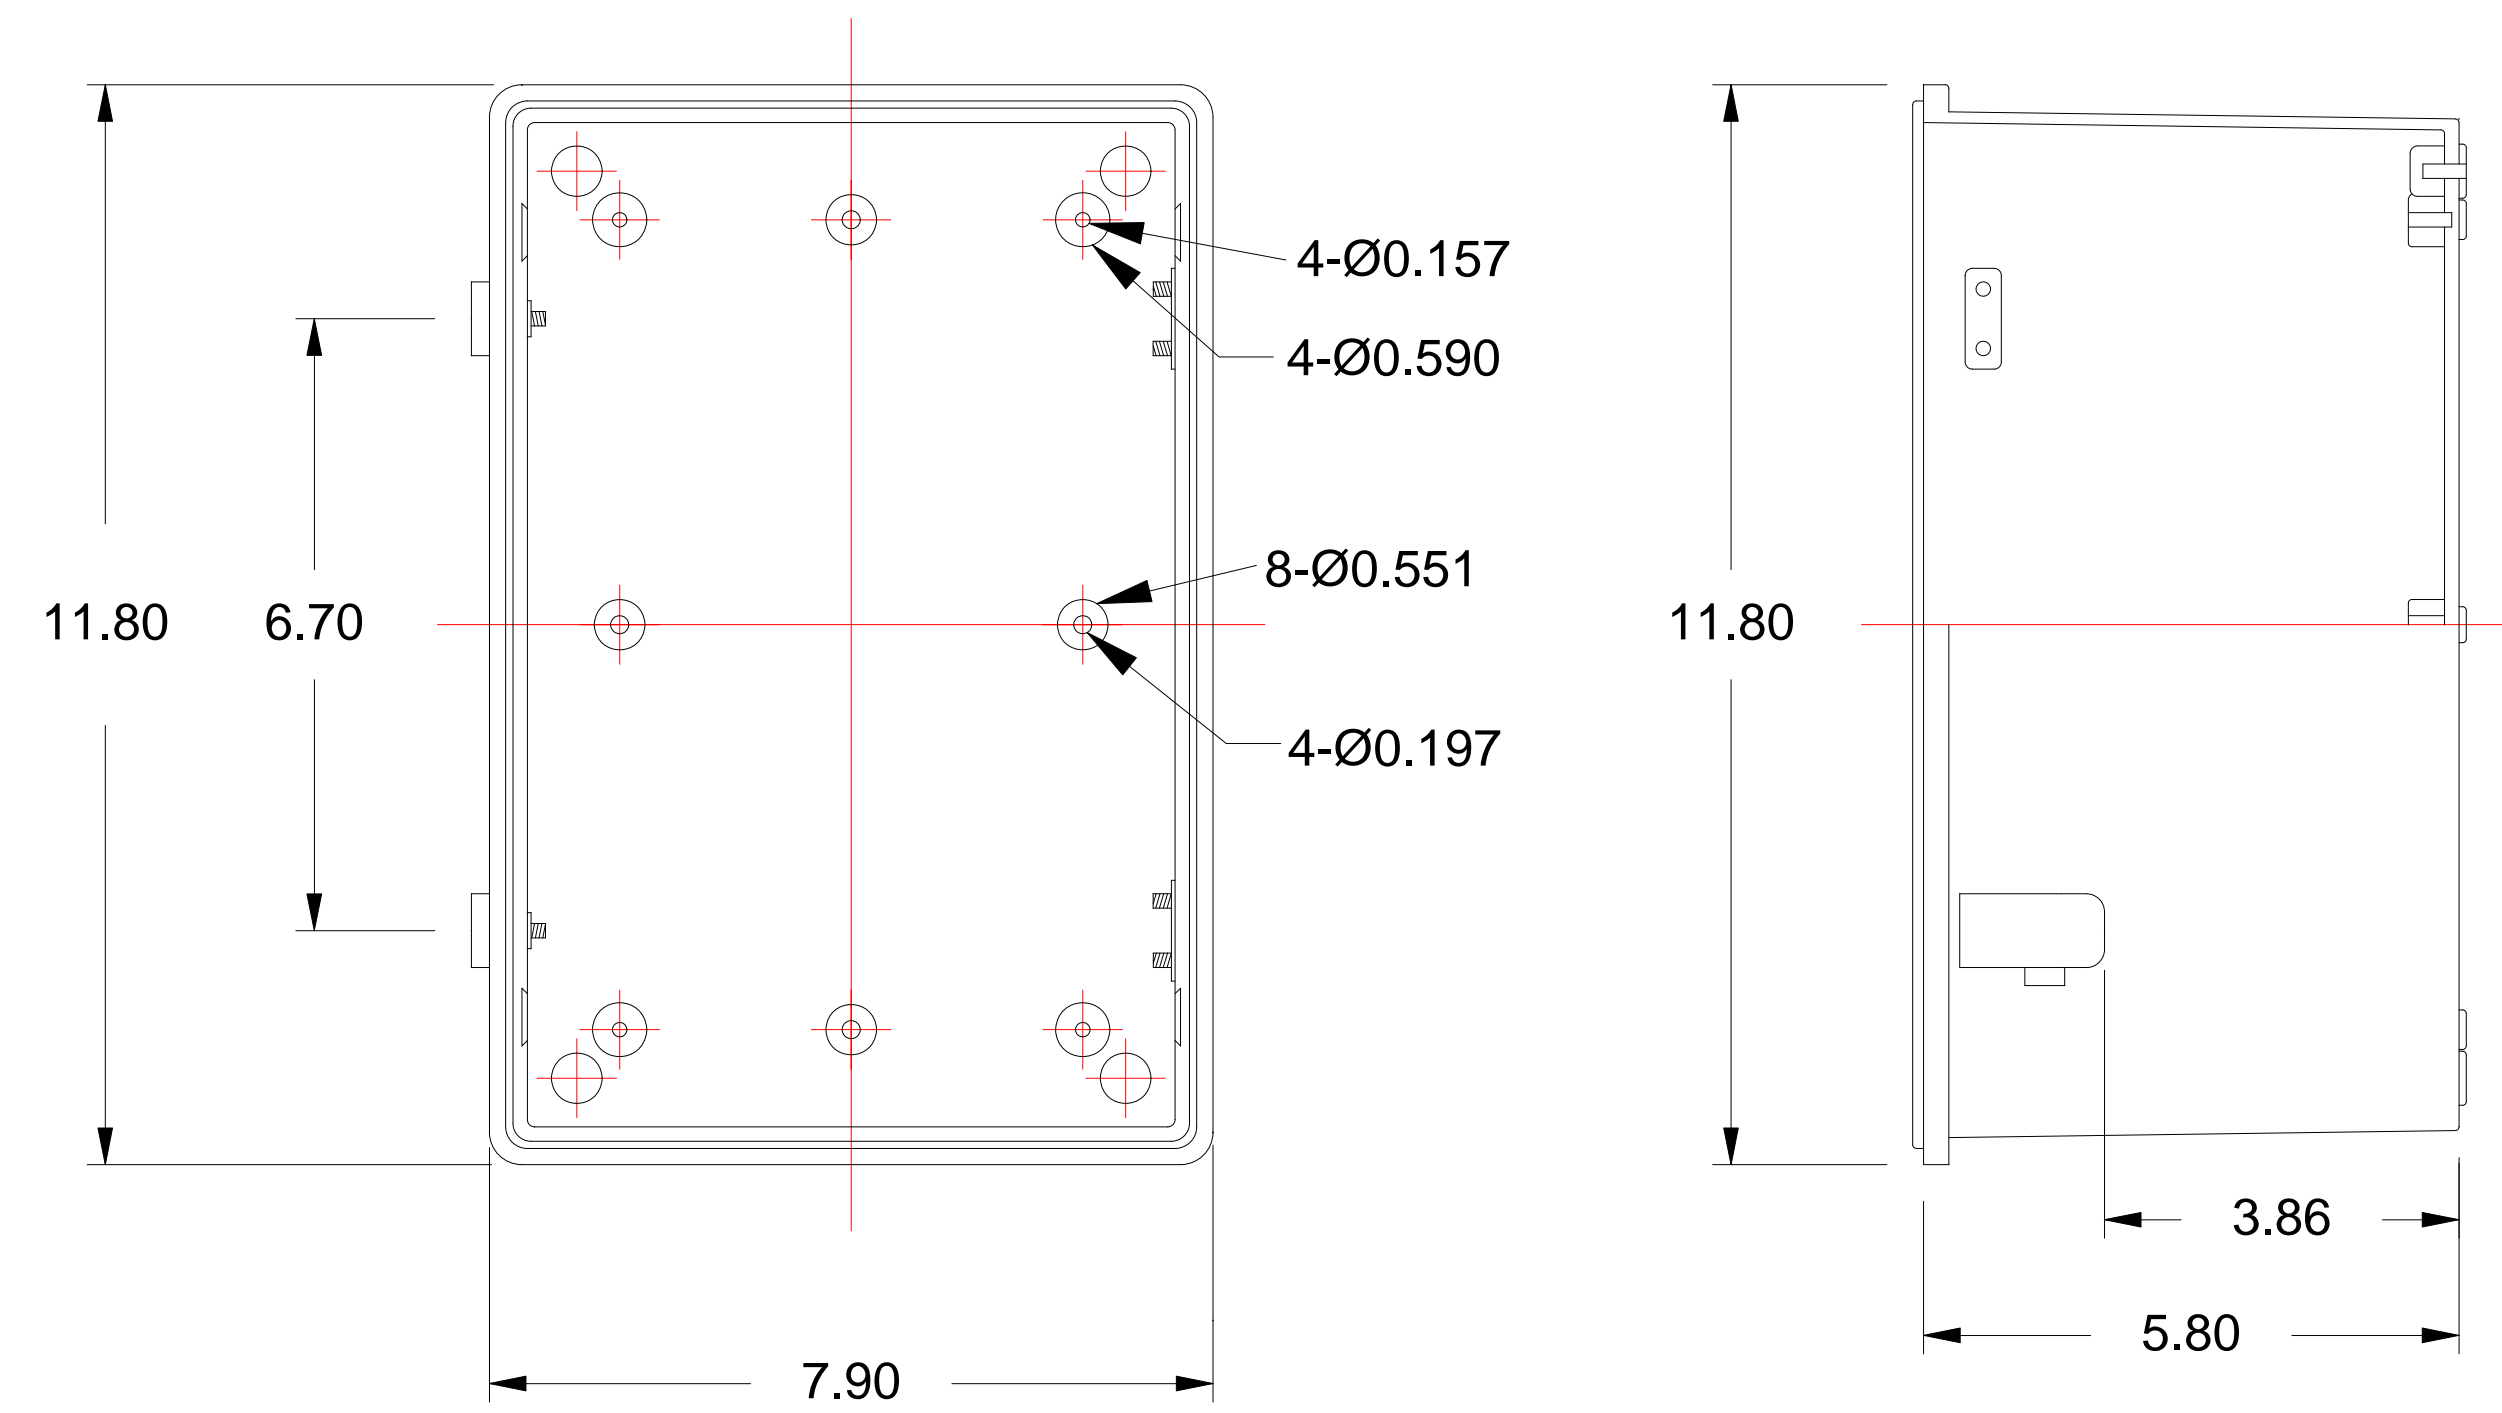

BODY

COVER

CUTOUT	TYPE	DIMENSIONS
A	VERTICAL	45.20 x 92.20 (1.772 x 3.622)
B	HORIZONTAL	92.20 x 45.20 (3.622 x 1.772)

BOTTOM VIEW

CUTOUT VIEW

NOTE: ALL DIMENSIONS SHOWN ARE IN INCHES.

DRAWN
V. Ciampolillo
05/29/09