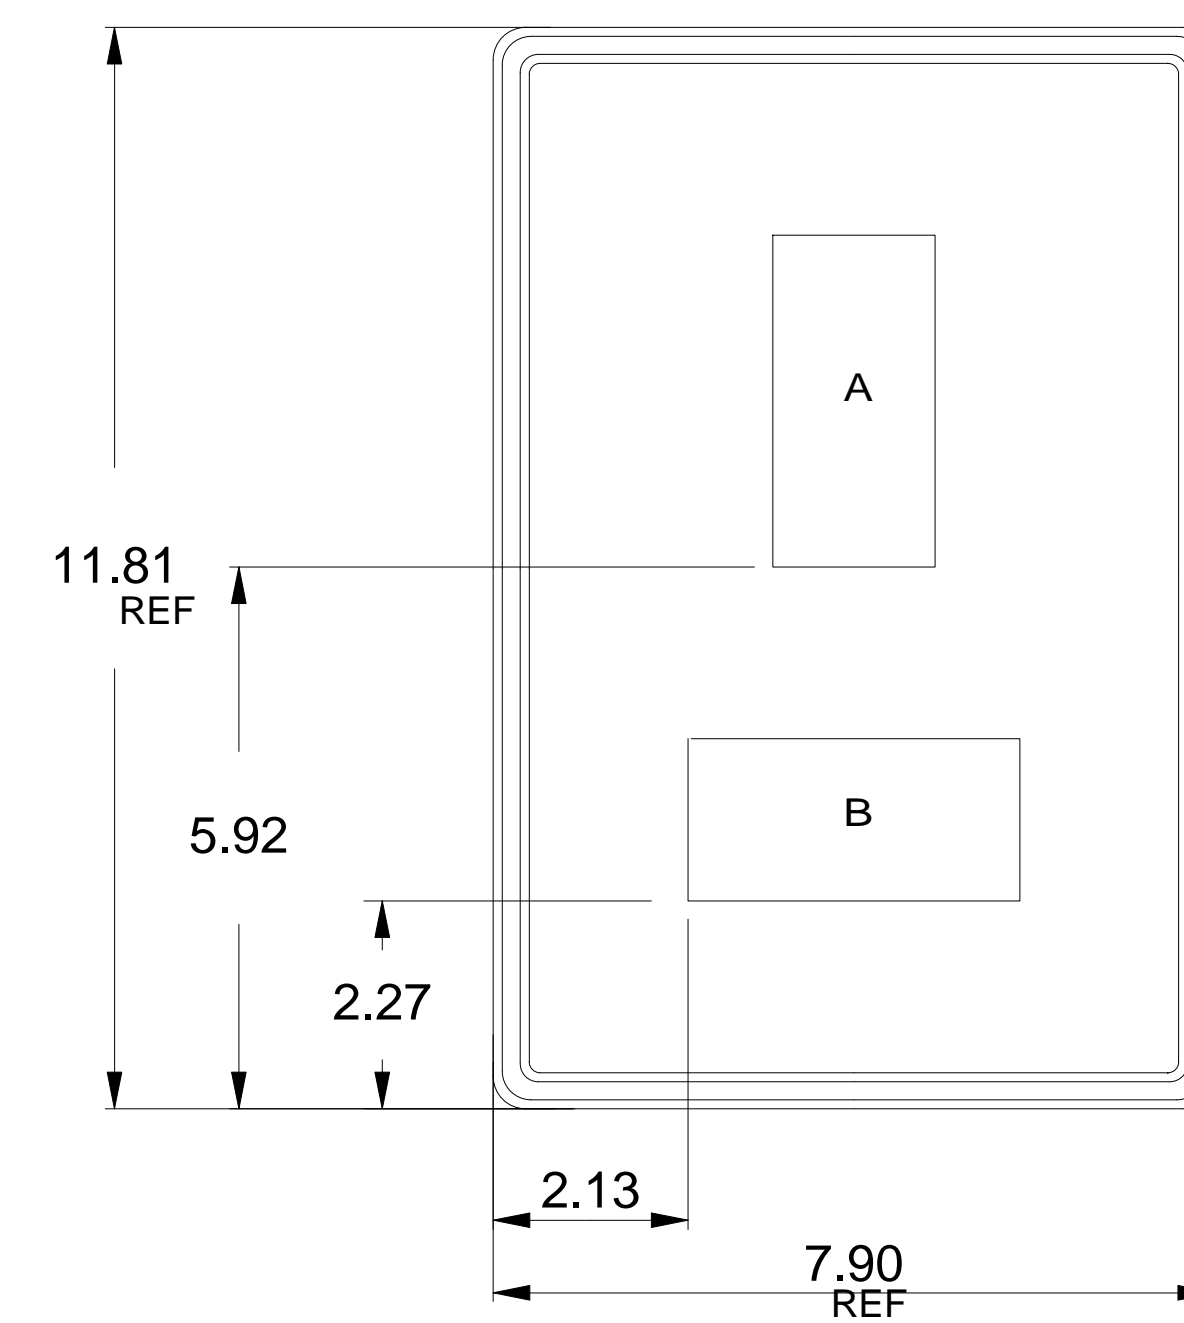

BODY

COVER

CUTOUT	TYPE	DIMENSIONS
A	VERTICAL	45.20 x 92.20 (1.772 x 3.622)
B	HORIZONTAL	92.20 x 45.20 (3.622 x 1.772)

BOTTOM VIEW

CUTOUT VIEW

NOTE: ALL DIMENSIONS SHOWN ARE IN INCHES.

DRAWN
V. Ciampolillo
05/29/09