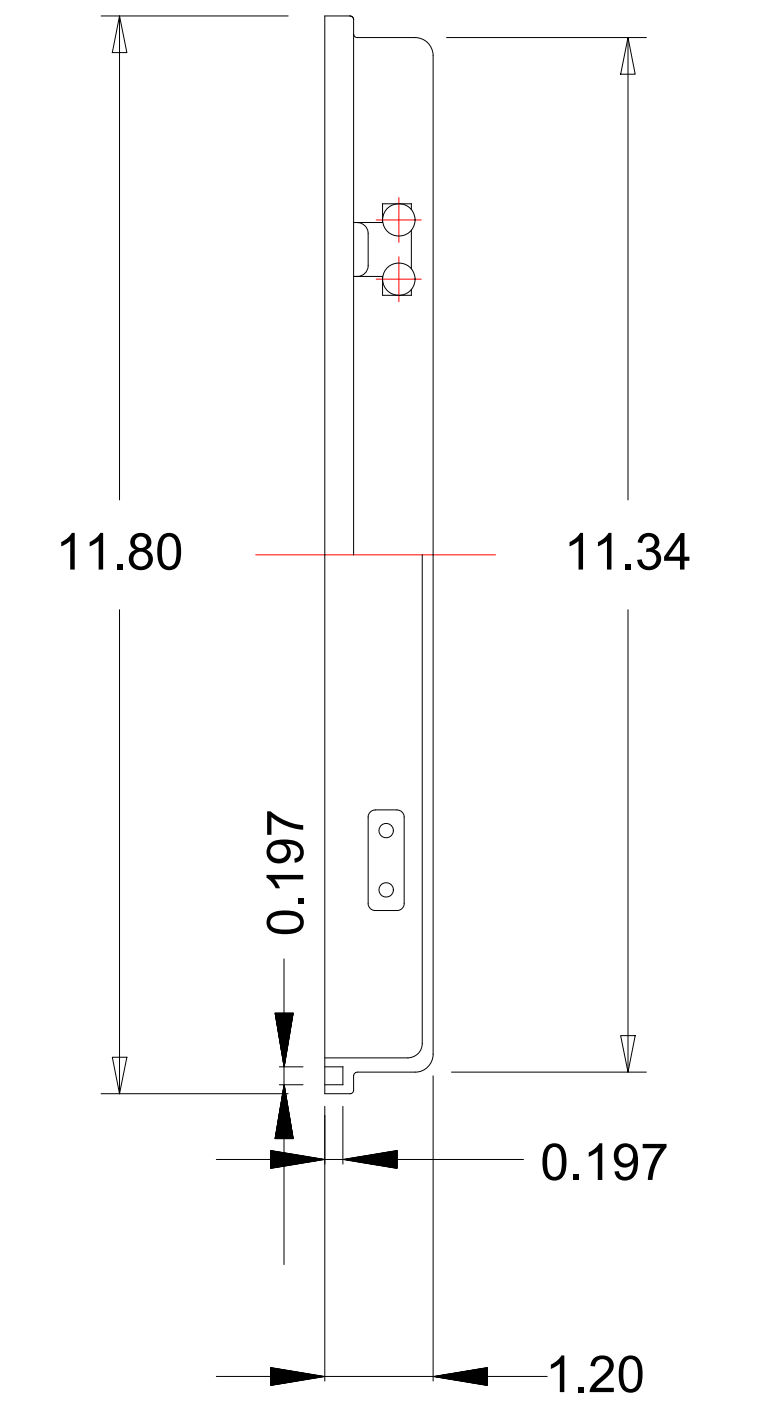

BODY

COVER

BOTTOM VIEW

CUTOUT VIEW

NOTE: ALL DIMENSIONS SHOWN ARE IN INCHES.

PRECISION DIGITAL CORPORATION
HOPKINTON, MASSACHUSETTS 01748

DRAWN
G. Ralph
8/20/21

**PDA2301-4 ENCLOSURE
CAD DRAWING FILE**