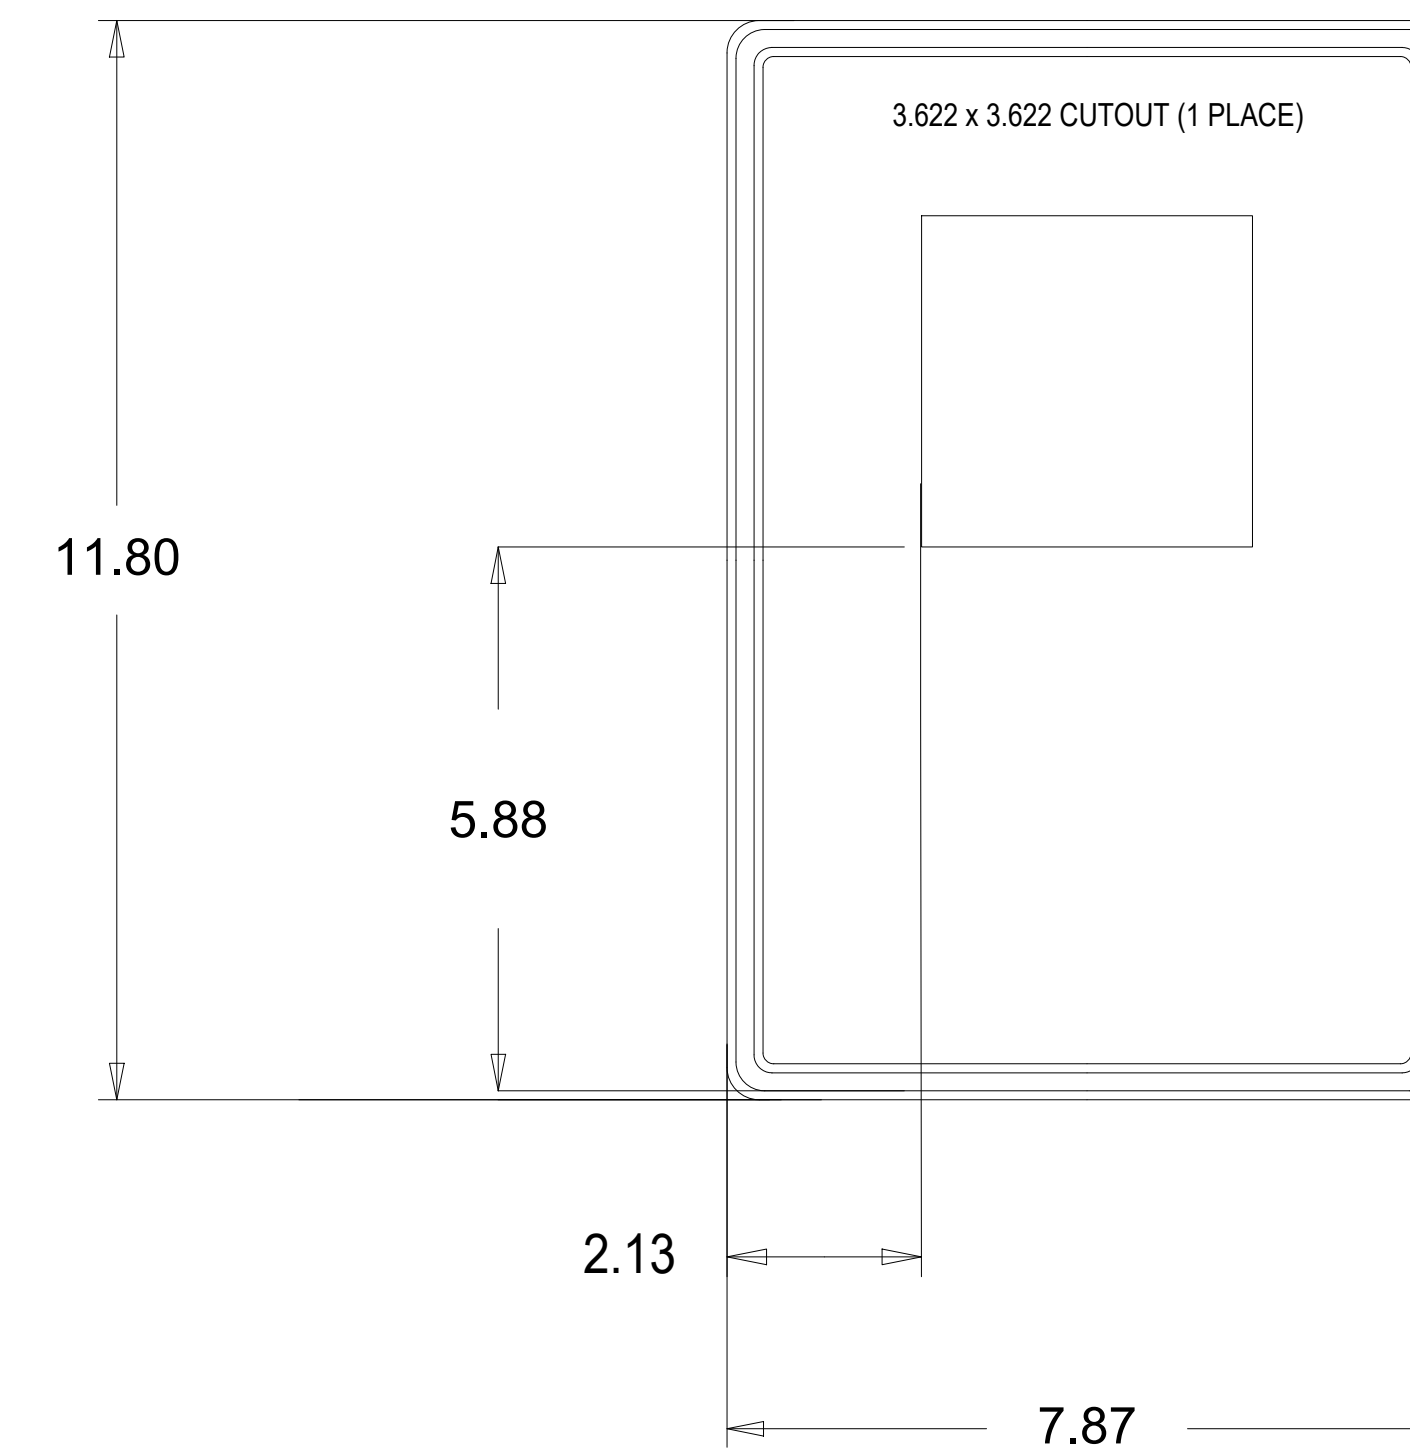

BODY

COVER

BOTTOM VIEW

CUTOUT VIEW

NOTE: ALL DIMENSIONS SHOWN ARE IN INCHES.

PRECISION DIGITAL CORPORATION
HOPKINTON, MASSACHUSETTS 01748

DRAWN
G. Ralph
8/20/21

**PDA2301-4 ENCLOSURE
CAD DRAWING FILE**