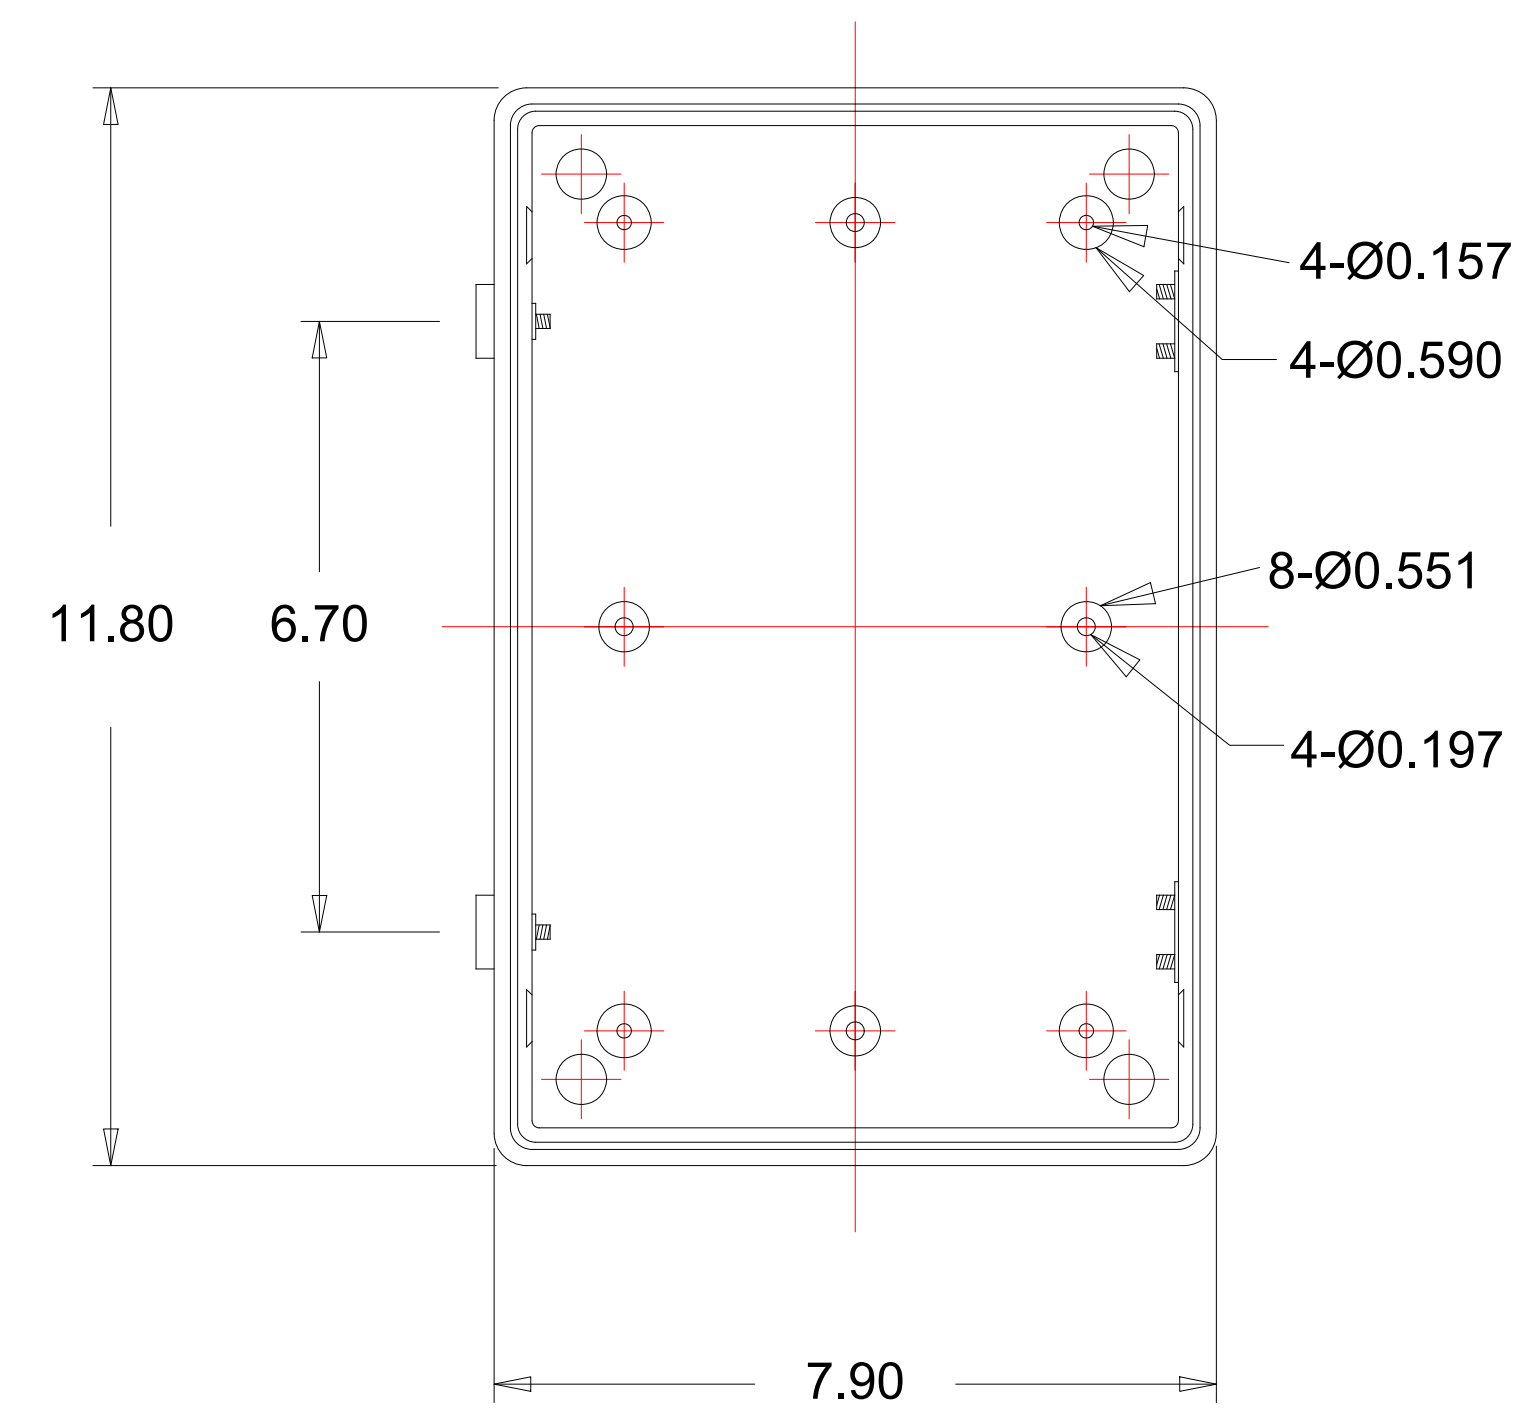

BODY

COVER

BOTTOM VIEW

CUTOUT VIEW

NOTE: ALL DIMENSIONS SHOWN ARE IN INCHES.

PRECISION DIGITAL CORPORATION
HOPKINTON, MASSACHUSETTS 01748

DRAWN
G. Ralph
8/20/21

**PDA2301-4 ENCLOSURE
CAD DRAWING FILE**