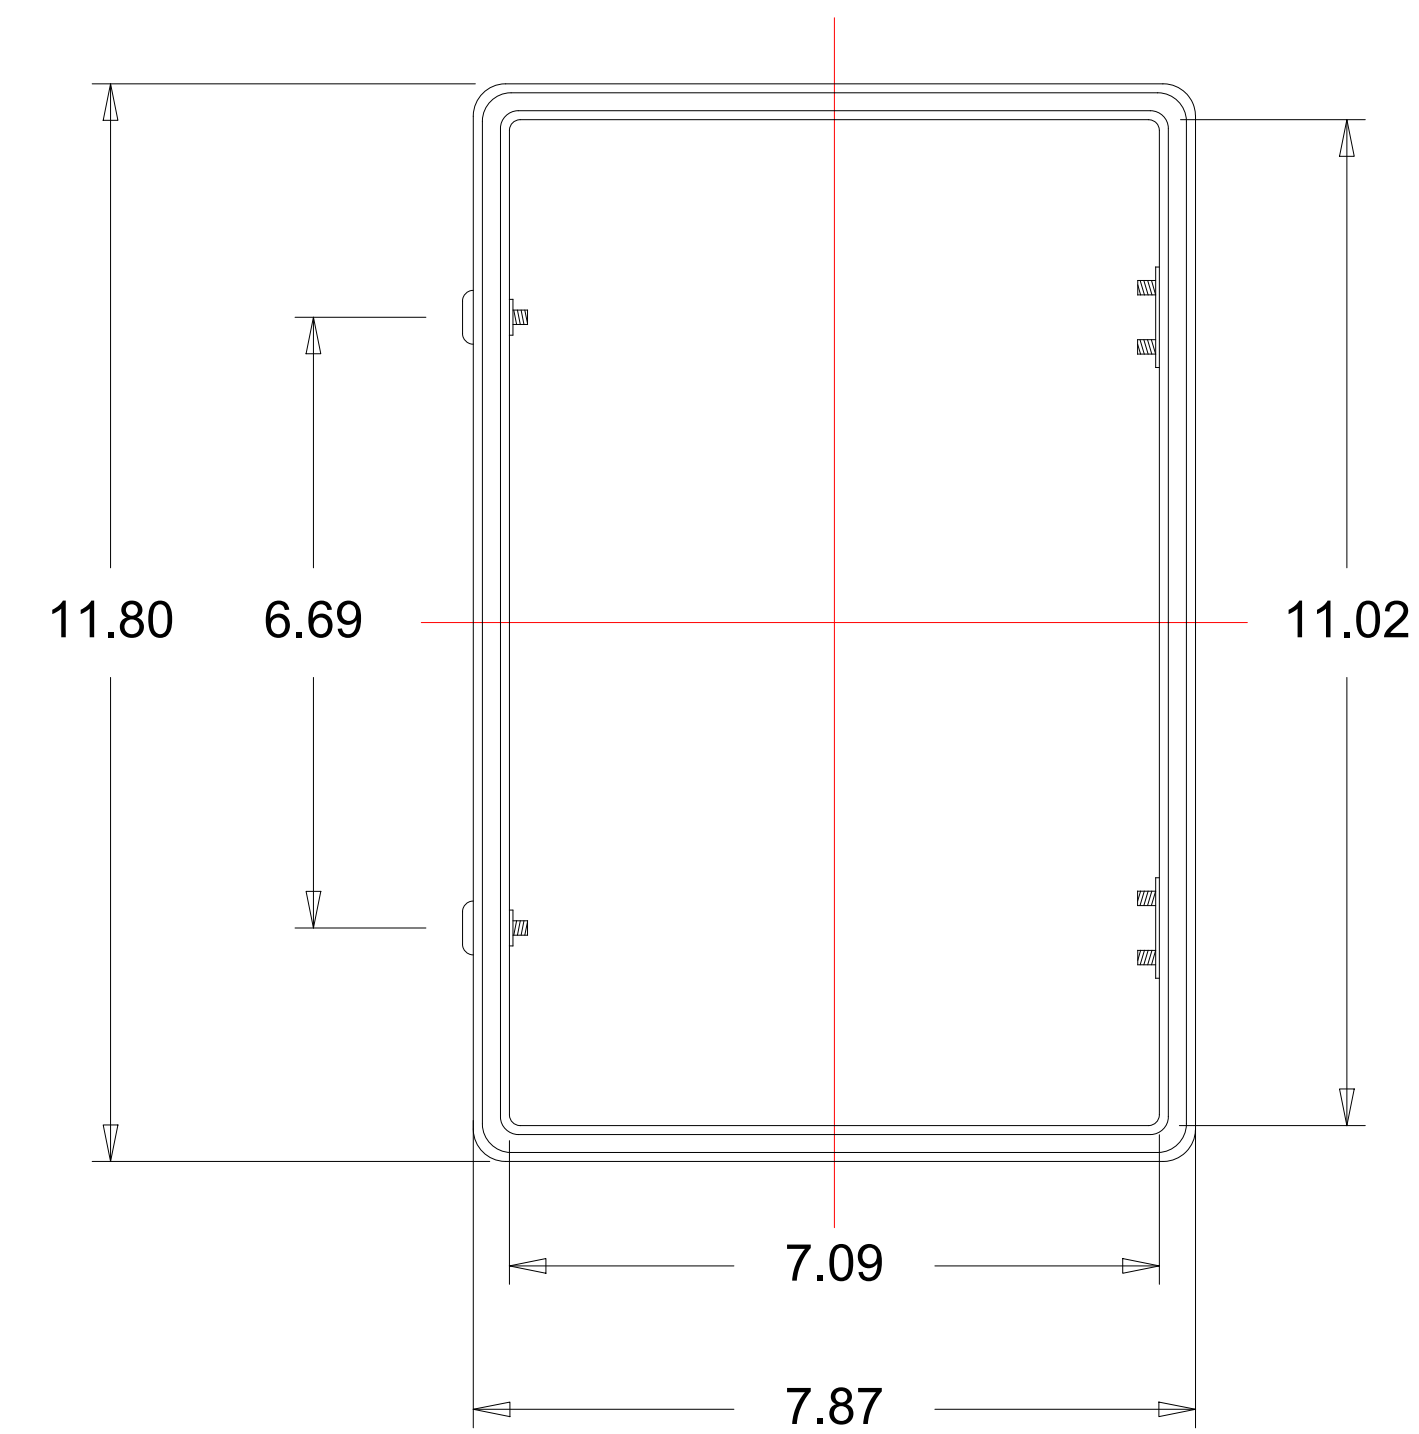

BODY

COVER

BOTTOM VIEW

CUTOUT VIEW

NOTE: ALL DIMENSIONS SHOWN ARE IN INCHES.

PRECISION DIGITAL CORPORATION
HOPKINTON, MASSACHUSETTS 01748

DRAWN
G. Ralph
8/20/21

**PDA2301-4 ENCLOSURE
CAD DRAWING FILE**