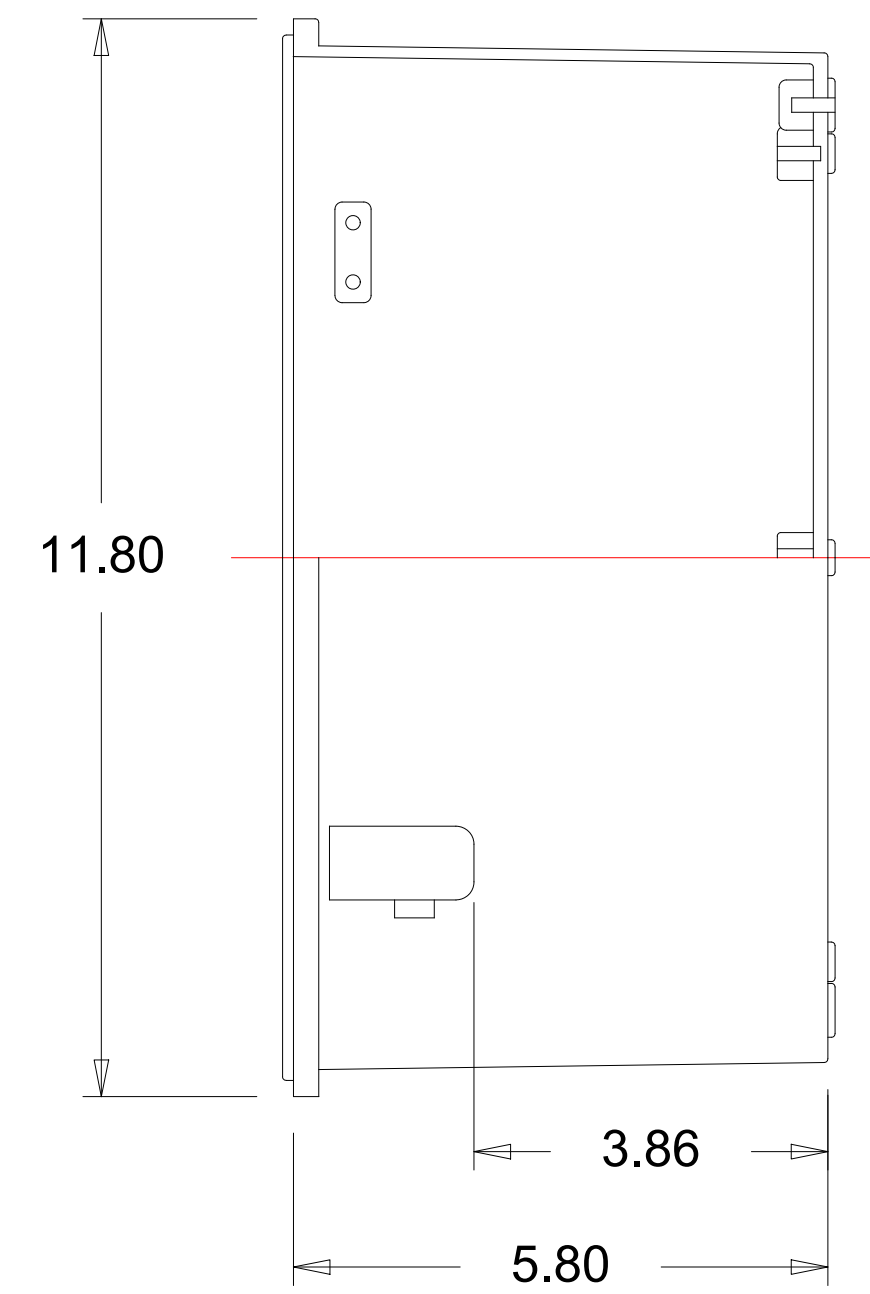

BODY

COVER

BOTTOM VIEW

CUTOUT VIEW

NOTE: ALL DIMENSIONS SHOWN ARE IN INCHES.

PRECISION DIGITAL CORPORATION
HOPKINTON, MASSACHUSETTS 01748

DRAWN
G. Ralph
8/20/21

**PDA2301-4 ENCLOSURE
CAD DRAWING FILE**