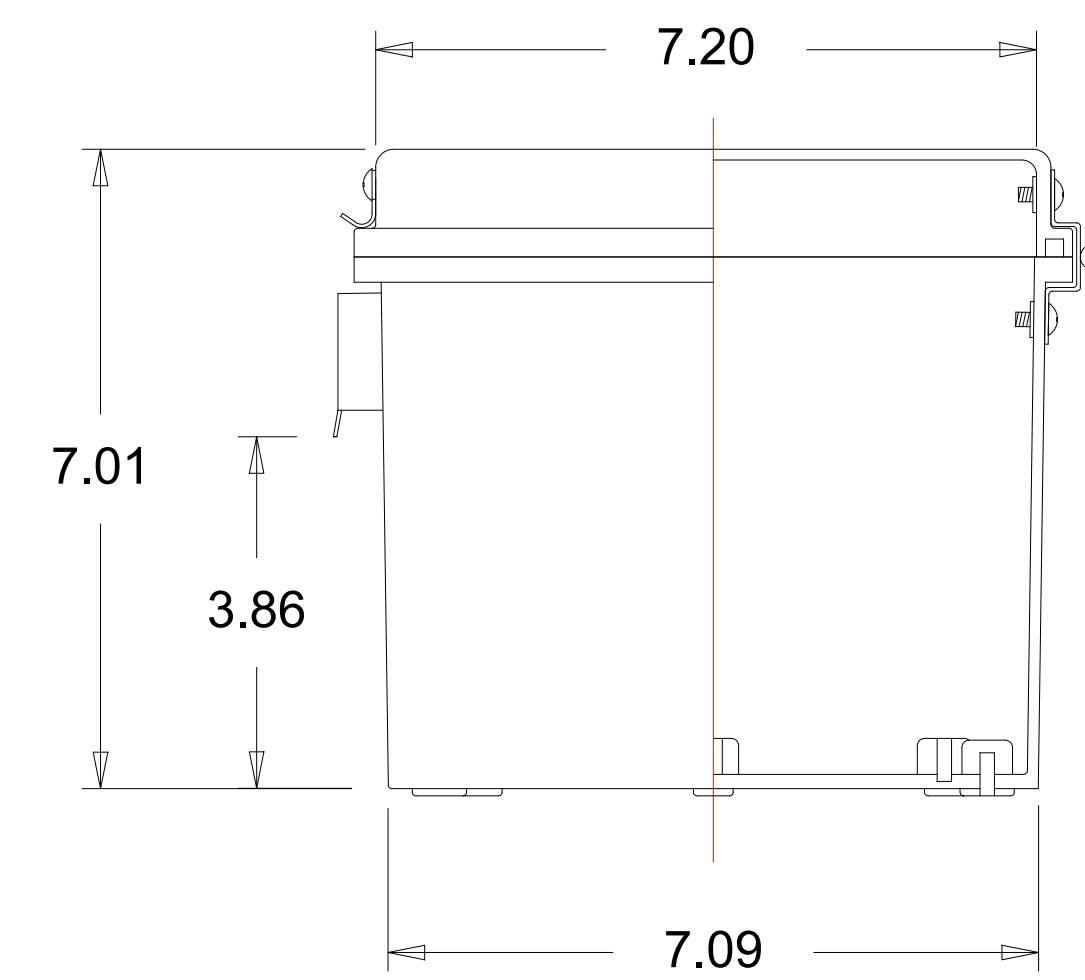

BODY

COVER

BOTTOM VIEW

CUTOUT VIEW

NOTE: ALL DIMENSIONS SHOWN ARE IN INCHES.

PRECISION DIGITAL CORPORATION
HOPKINTON, MASSACHUSETTS 01748

DRAWN
G. Ralph
8/20/21

**PDA2301-4 ENCLOSURE
CAD DRAWING FILE**