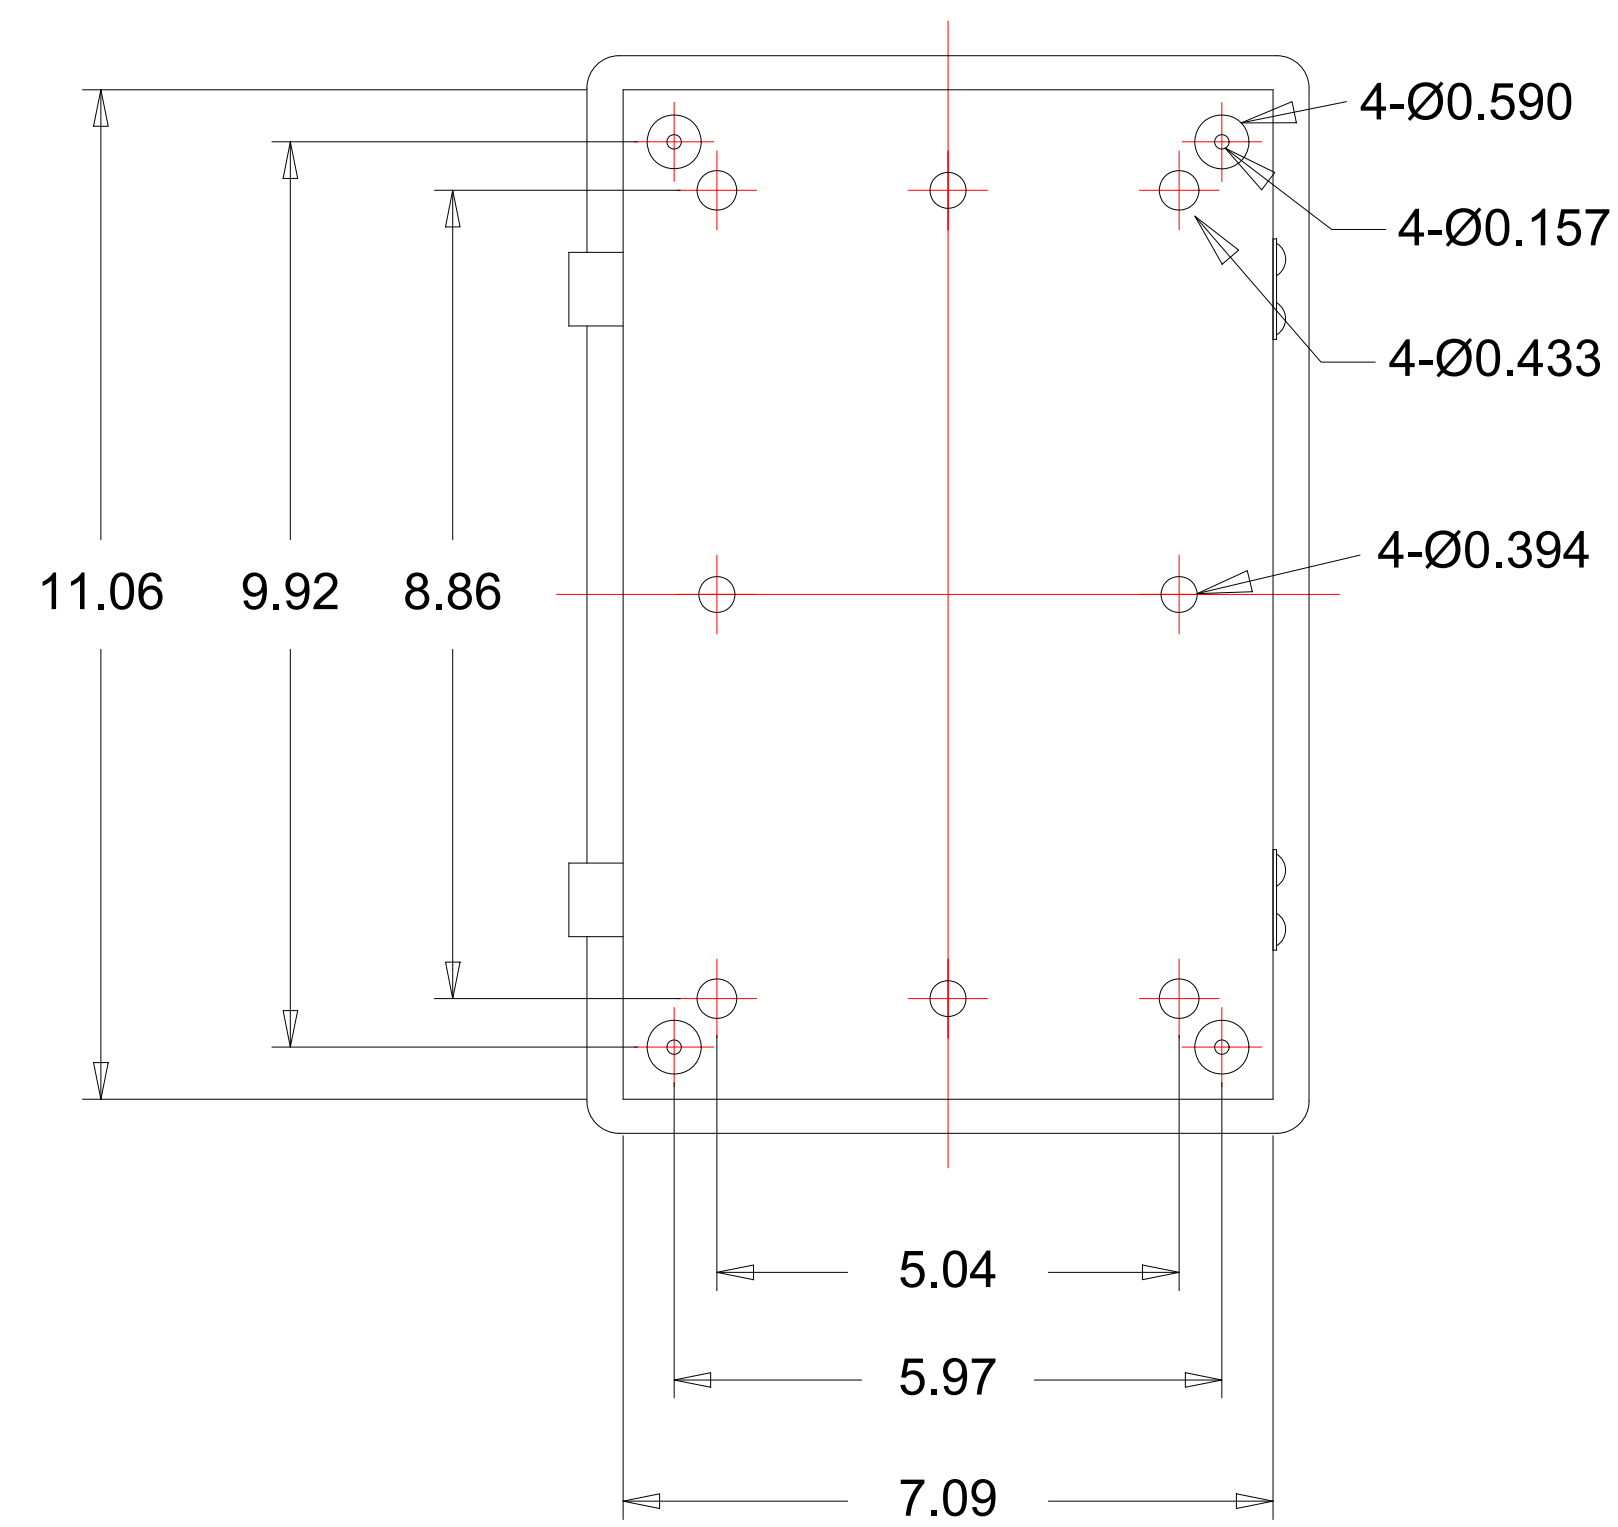

BODY

COVER

BOTTOM VIEW

CUTOUT VIEW

NOTE: ALL DIMENSIONS SHOWN ARE IN INCHES.

PRECISION DIGITAL CORPORATION
HOPKINTON, MASSACHUSETTS 01748

DRAWN
G. Ralph
8/20/21

**PDA2301-4 ENCLOSURE
CAD DRAWING FILE**