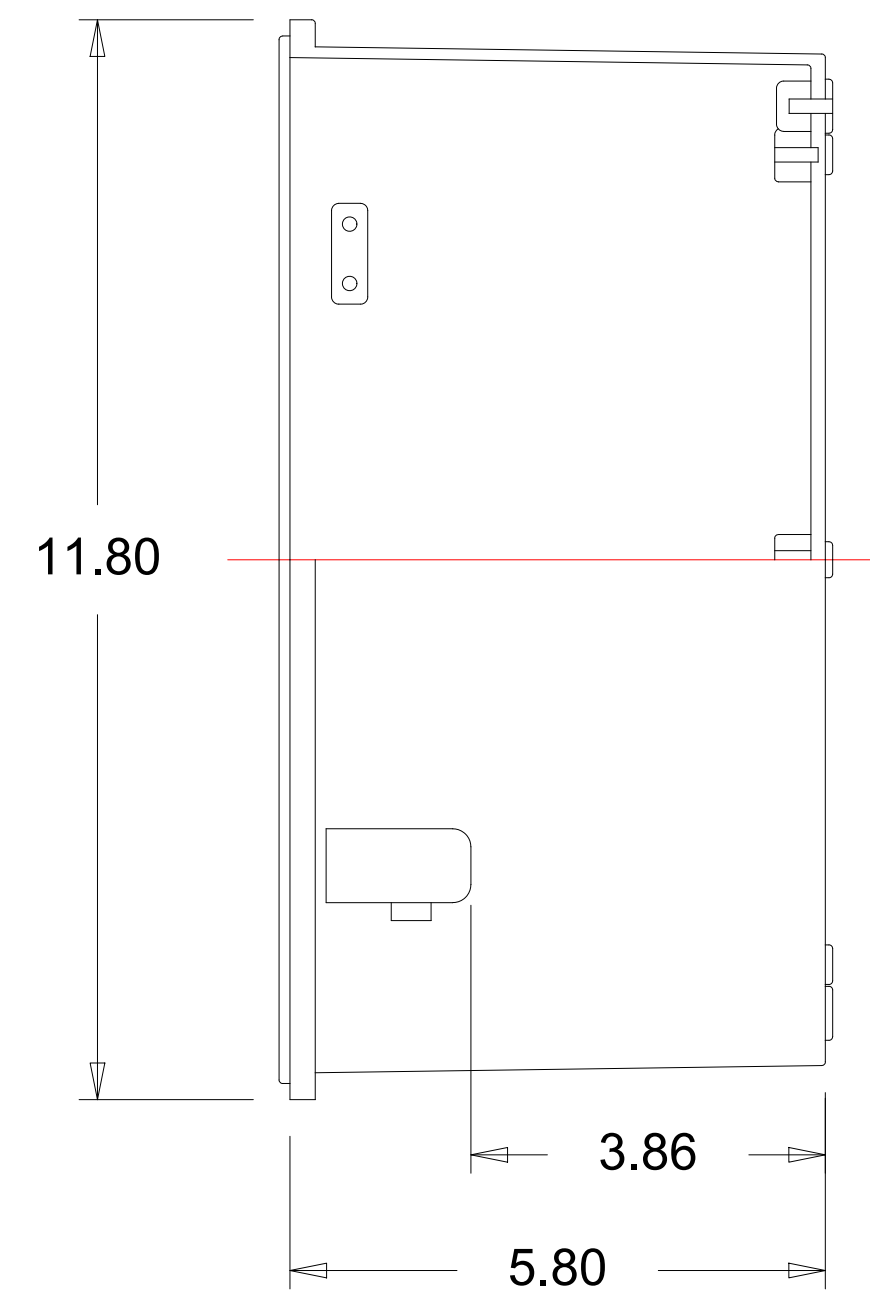

BODY

COVER

BOTTOM VIEW

CUTOUT VIEW

NOTE: ALL DIMENSIONS SHOWN ARE IN INCHES.

PRECISION DIGITAL CORPORATION
HOPKINTON, MASSACHUSETTS 01748

**PDA2301-16 ENCLOSURE
CAD DRAWING FILE**

DRAWN
G. Ralph
8/23/21