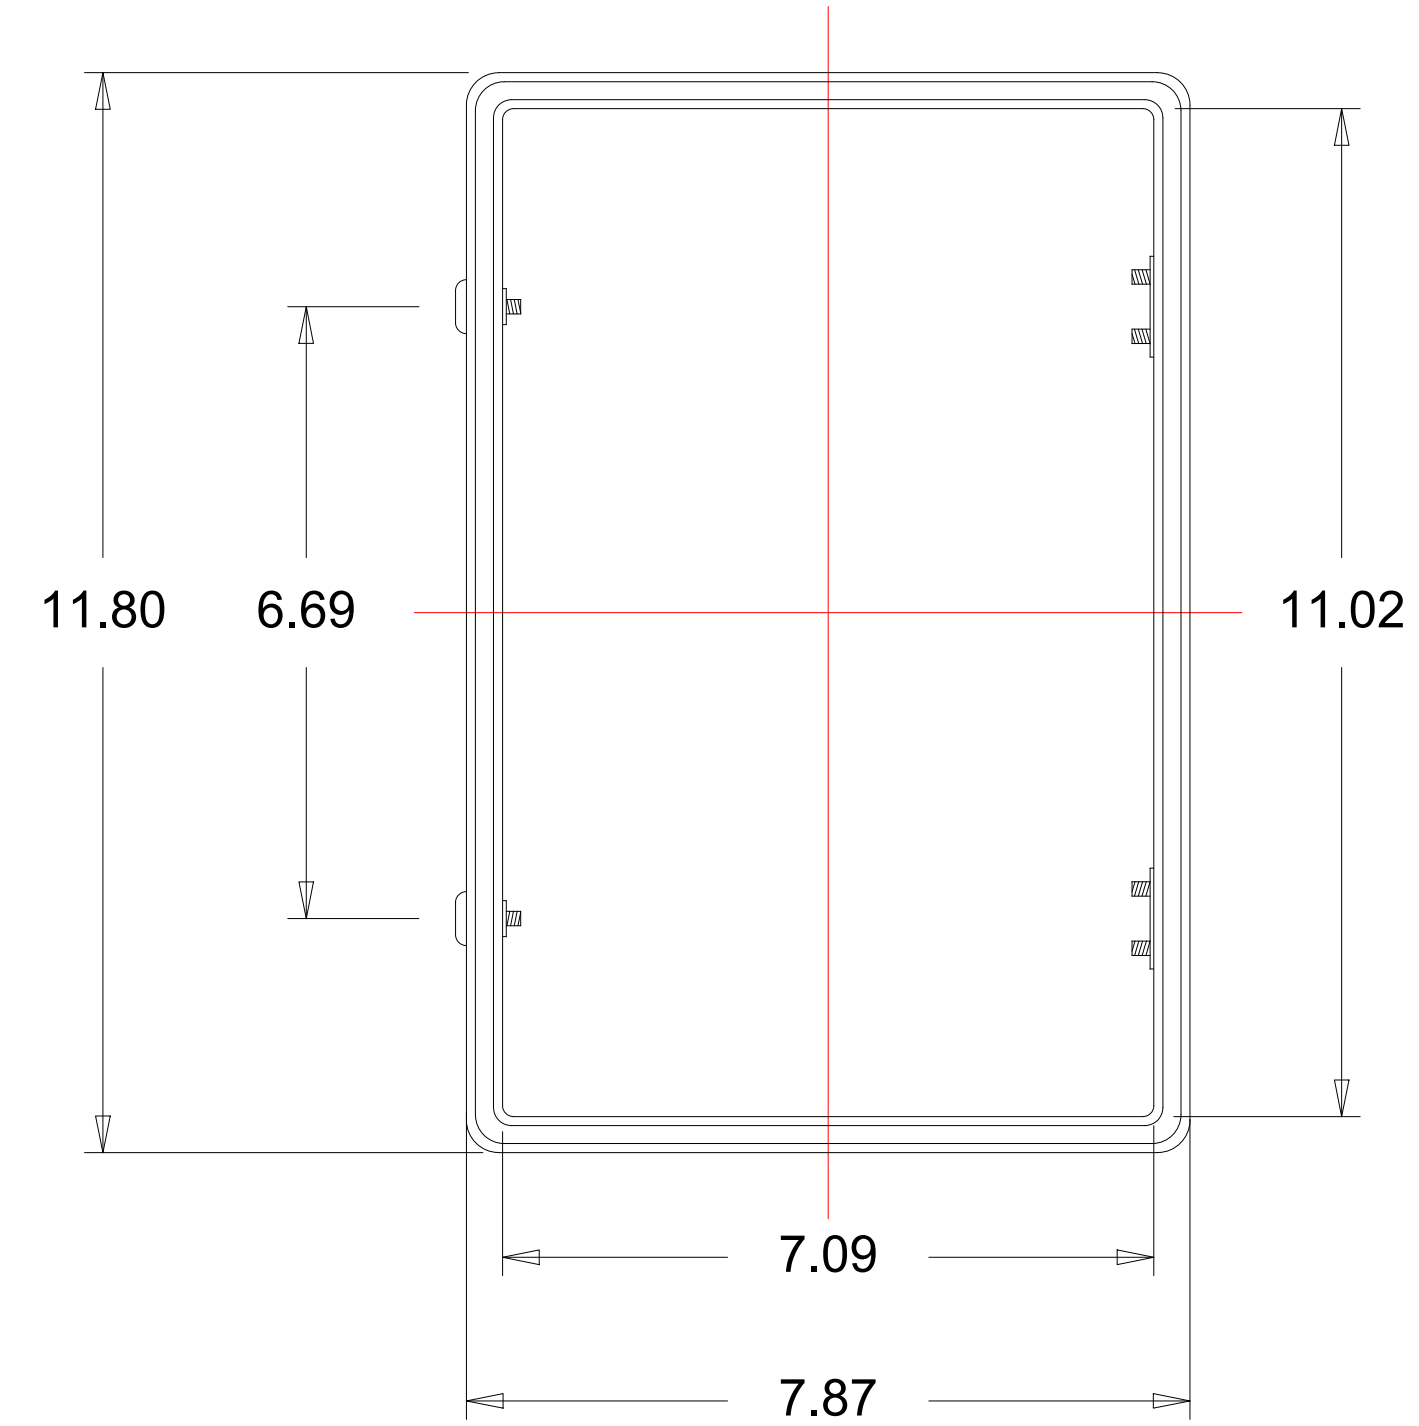

BODY

COVER

BOTTOM VIEW

CUTOUT VIEW

NOTE: ALL DIMENSIONS SHOWN ARE IN INCHES.

PRECISION DIGITAL CORPORATION
HOPKINTON, MASSACHUSETTS 01748

**PDA2301-16 ENCLOSURE
CAD DRAWING FILE**

DRAWN
G. Ralph
8/23/21