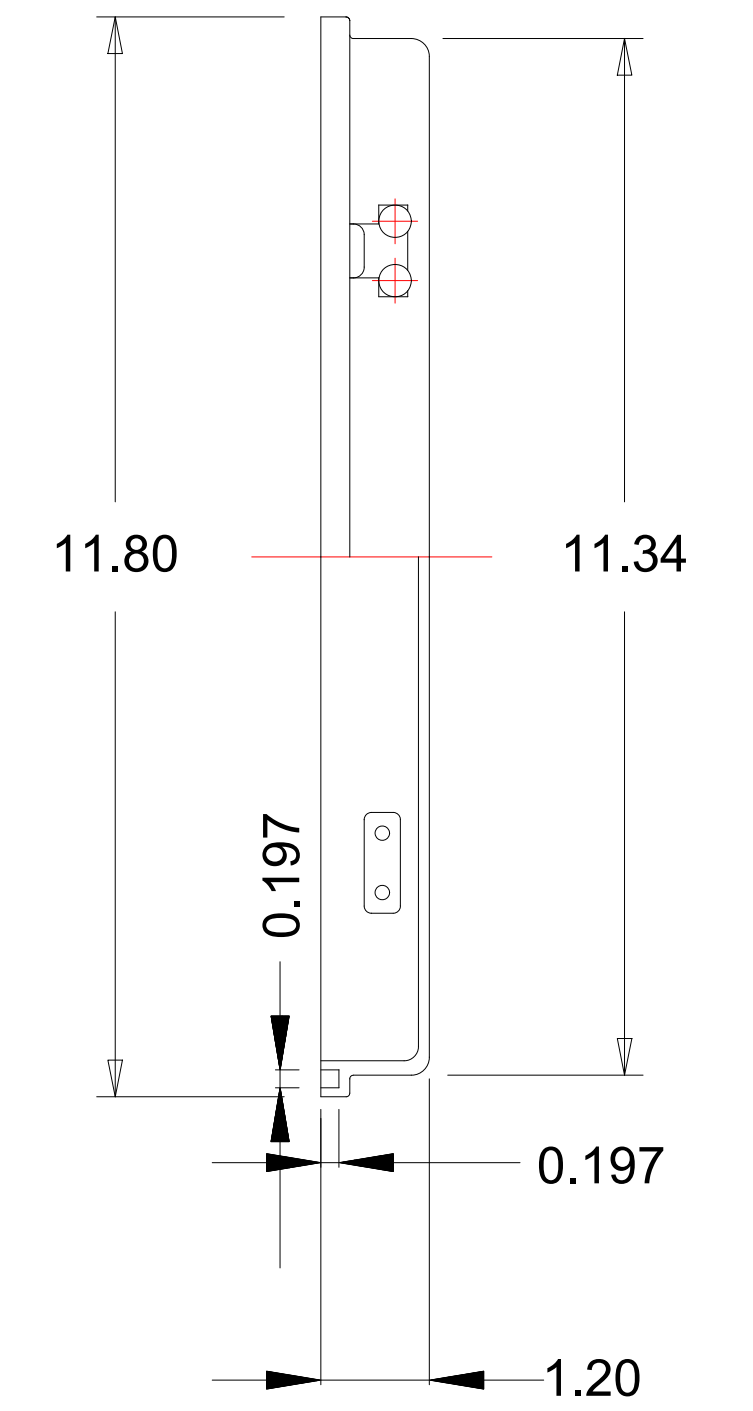

BODY

COVER

BOTTOM VIEW

CUTOUT VIEW

NOTE: ALL DIMENSIONS SHOWN ARE IN INCHES.

PRECISION DIGITAL CORPORATION
HOPKINTON, MASSACHUSETTS 01748

**PDA2301-16 ENCLOSURE
CAD DRAWING FILE**

DRAWN
G. Ralph
8/23/21