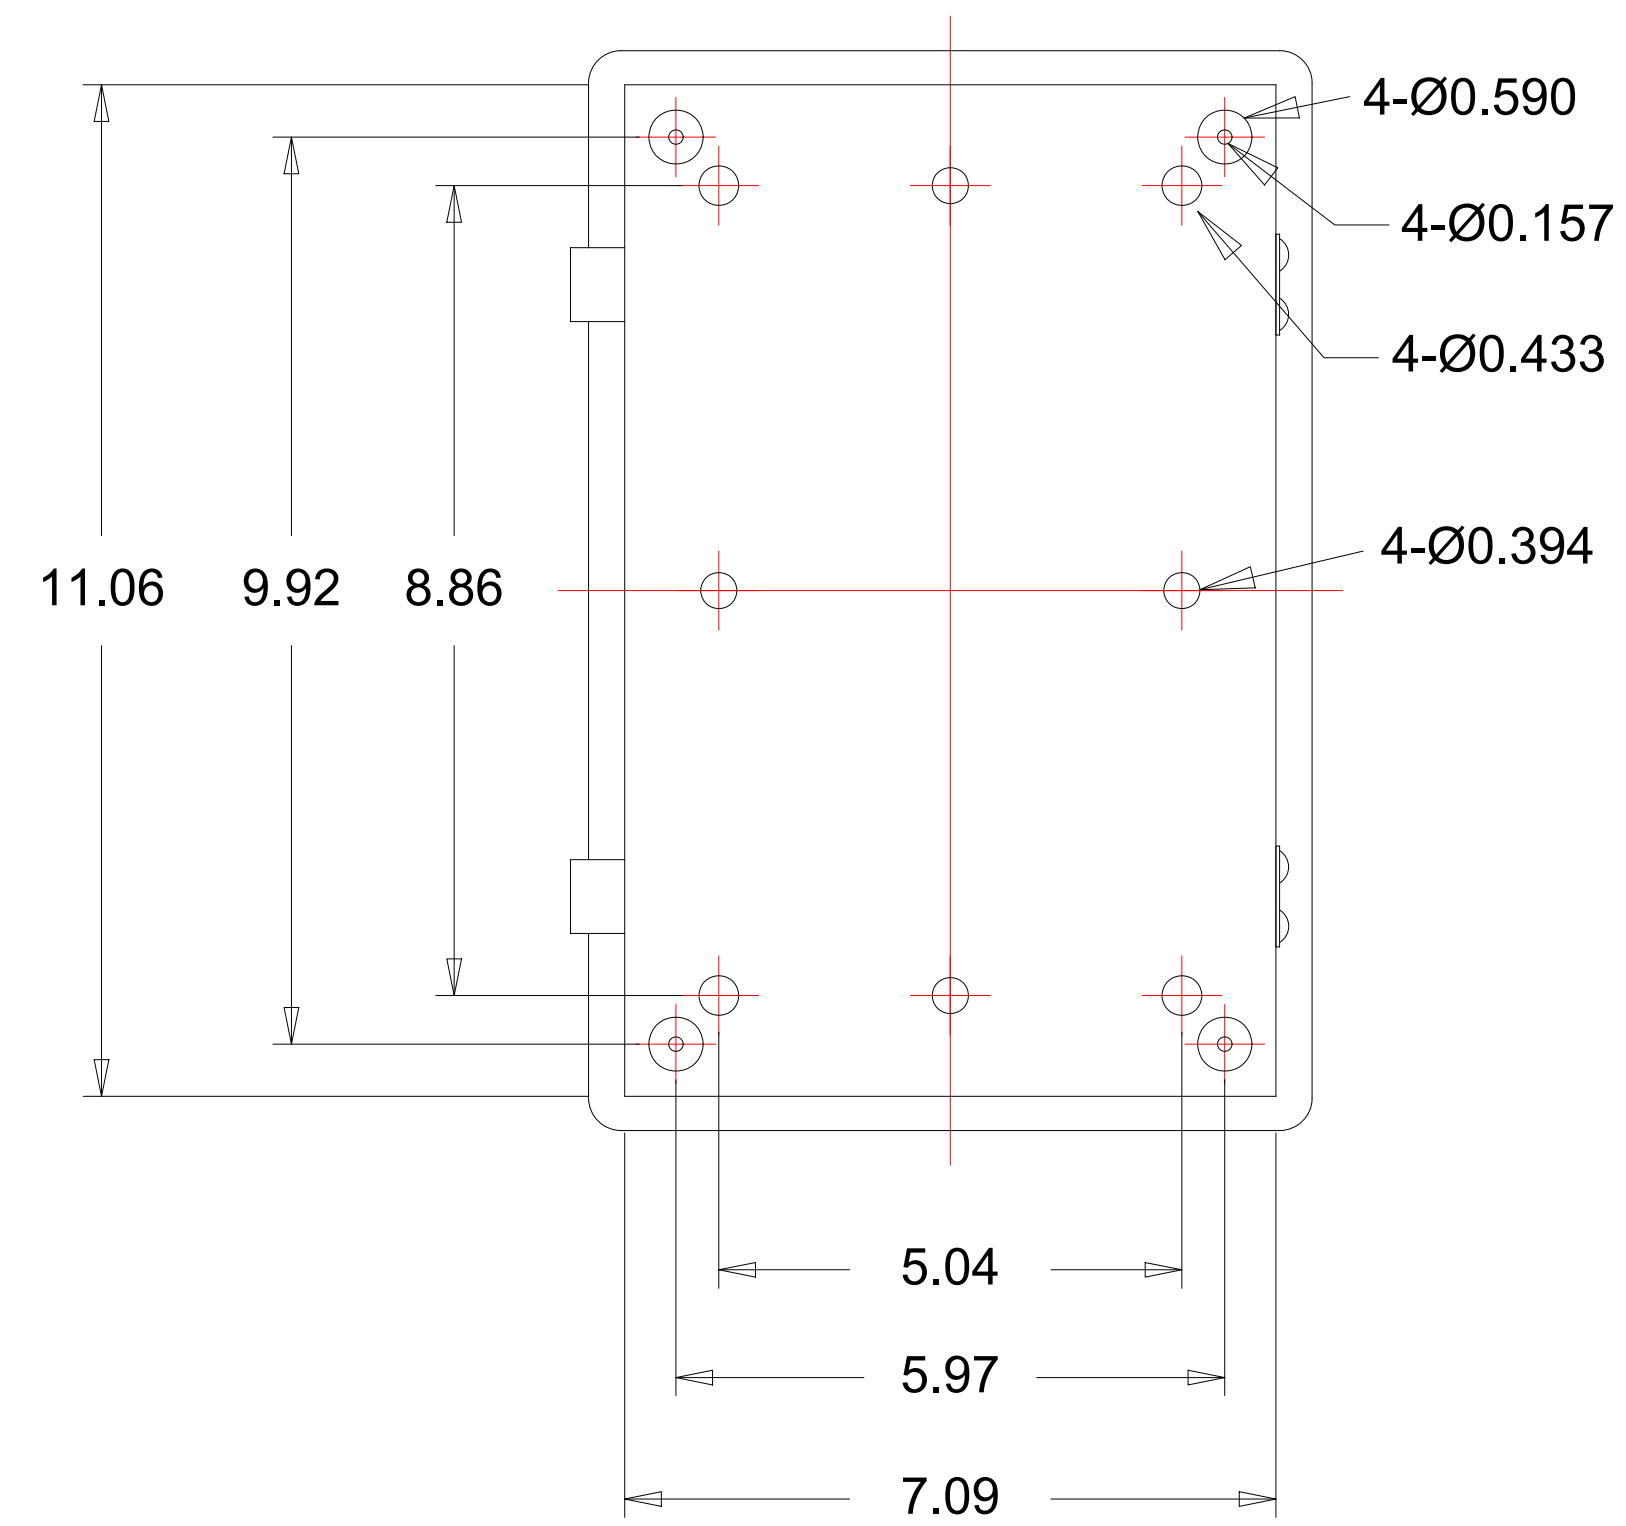

BODY

COVER

BOTTOM VIEW

CUTOUT VIEW

NOTE: ALL DIMENSIONS SHOWN ARE IN INCHES.

PRECISION DIGITAL CORPORATION
HOPKINTON, MASSACHUSETTS 01748

**PDA2301-16 ENCLOSURE
CAD DRAWING FILE**

DRAWN
G. Ralph
8/23/21