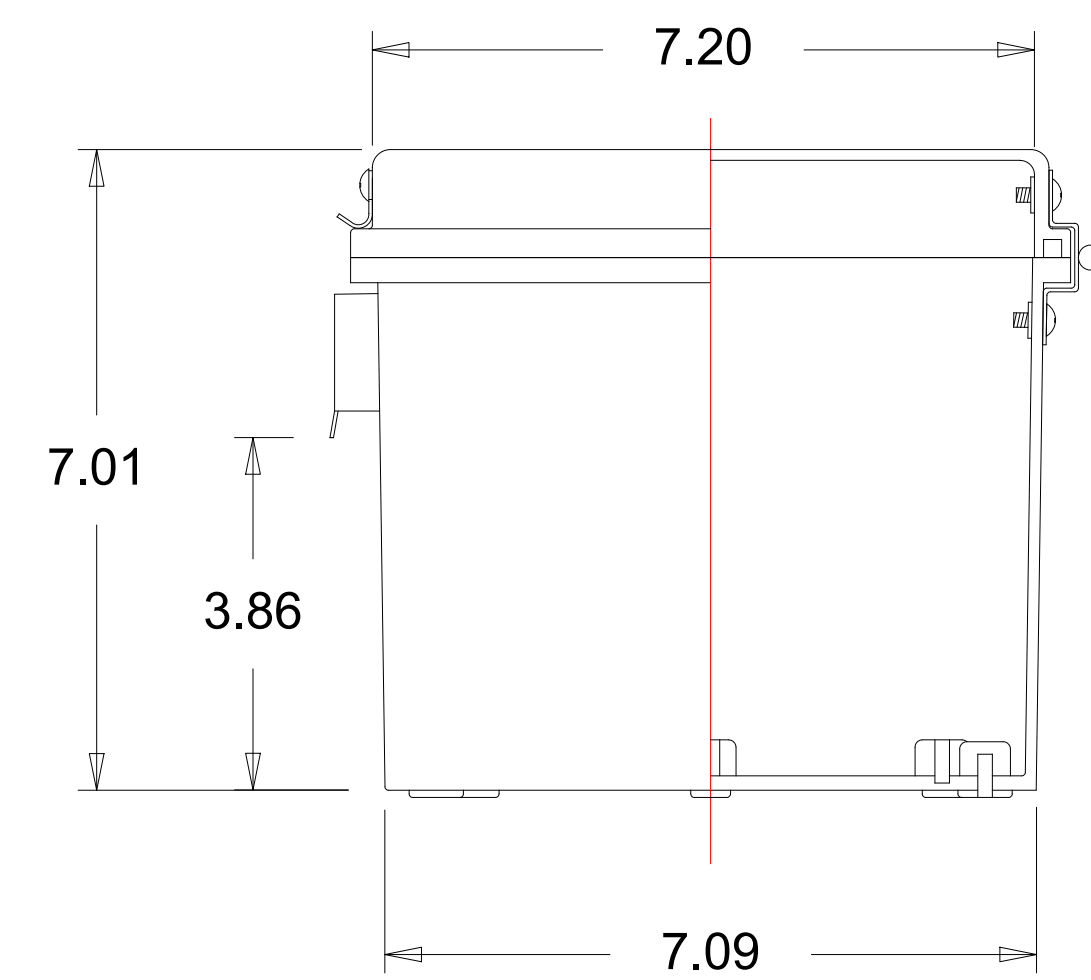

BODY

COVER

BOTTOM VIEW

CUTOUT VIEW

NOTE: ALL DIMENSIONS SHOWN ARE IN INCHES.

PRECISION DIGITAL CORPORATION
HOPKINTON, MASSACHUSETTS 01748

**PDA2301-16 ENCLOSURE
CAD DRAWING FILE**

DRAWN
G. Ralph
8/23/21