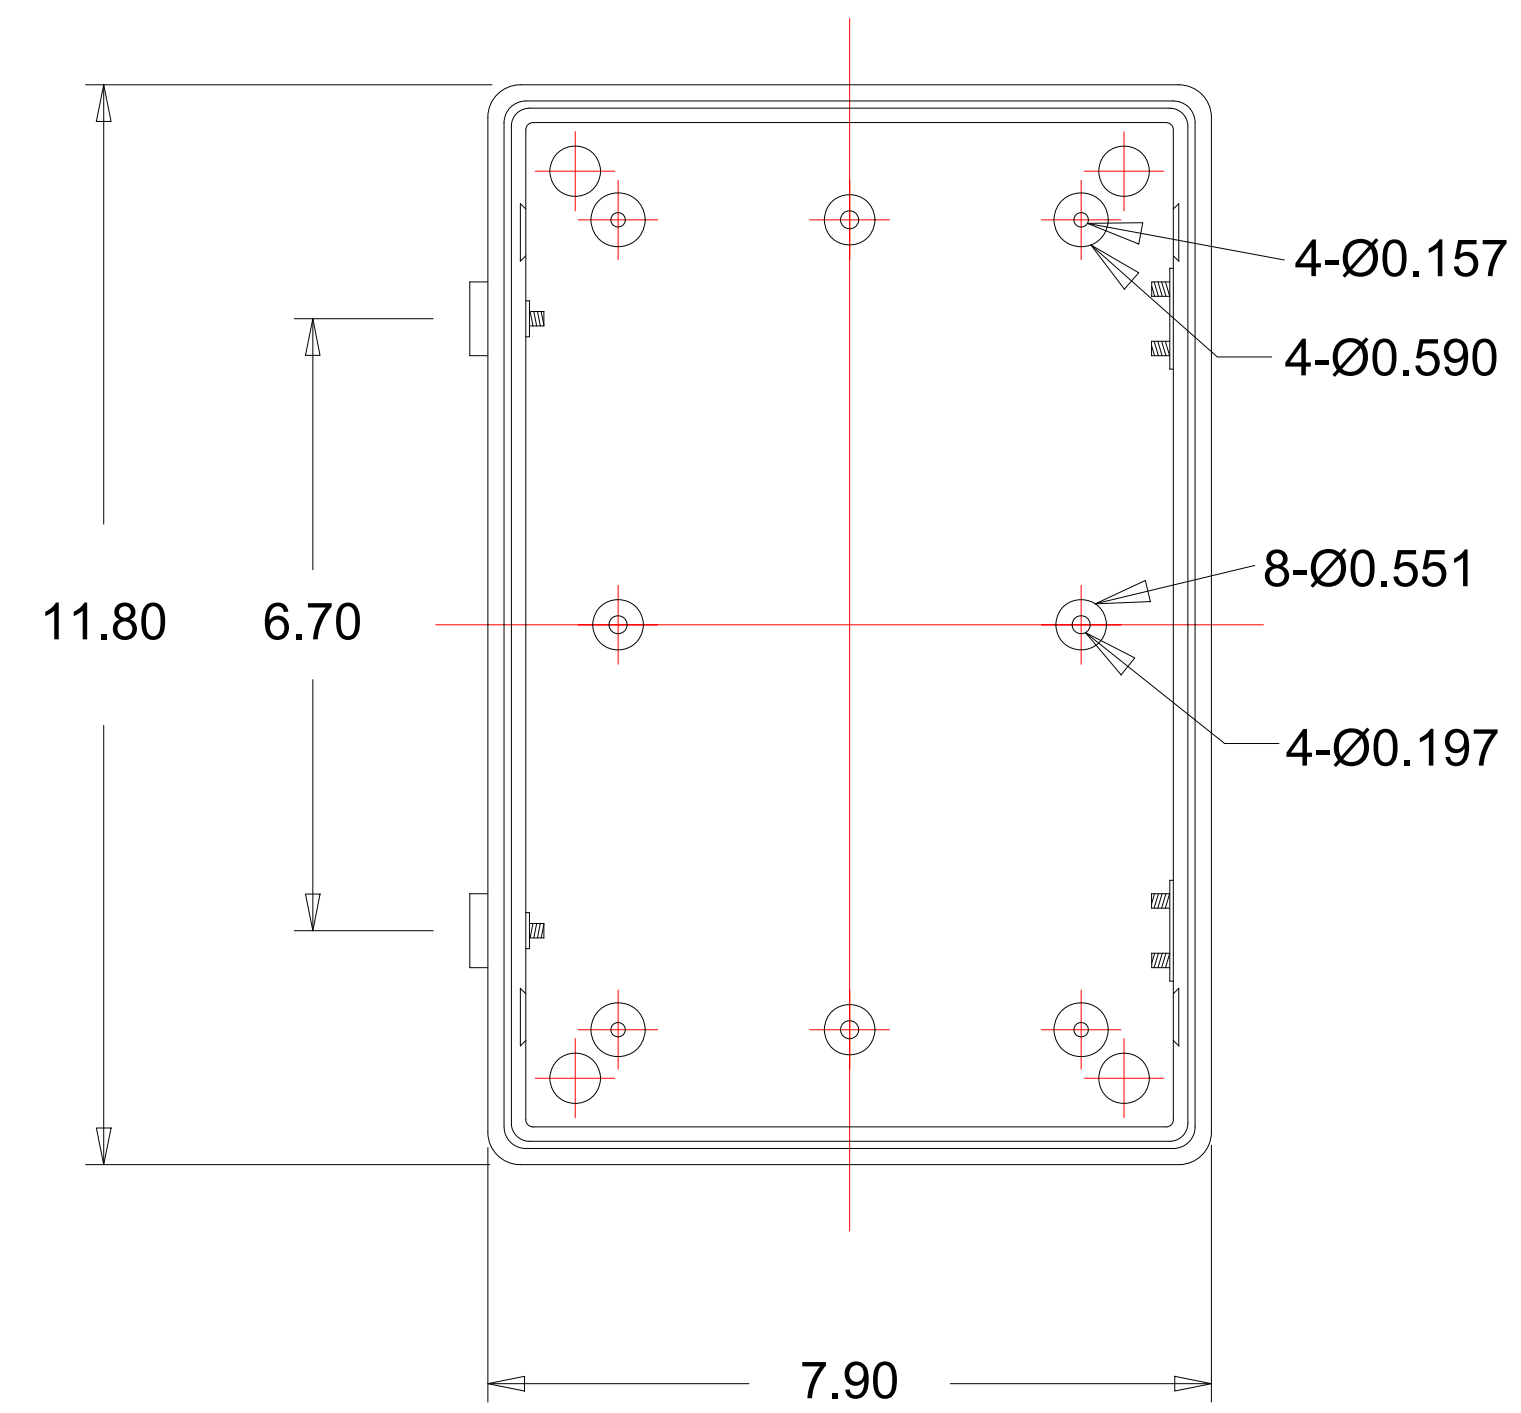

BODY

COVER

BOTTOM VIEW

CUTOUT VIEW

NOTE: ALL DIMENSIONS SHOWN ARE IN INCHES.

PRECISION DIGITAL CORPORATION
HOPKINTON, MASSACHUSETTS 01748

**PDA2301-16 ENCLOSURE
CAD DRAWING FILE**

DRAWN
G. Ralph
8/23/21